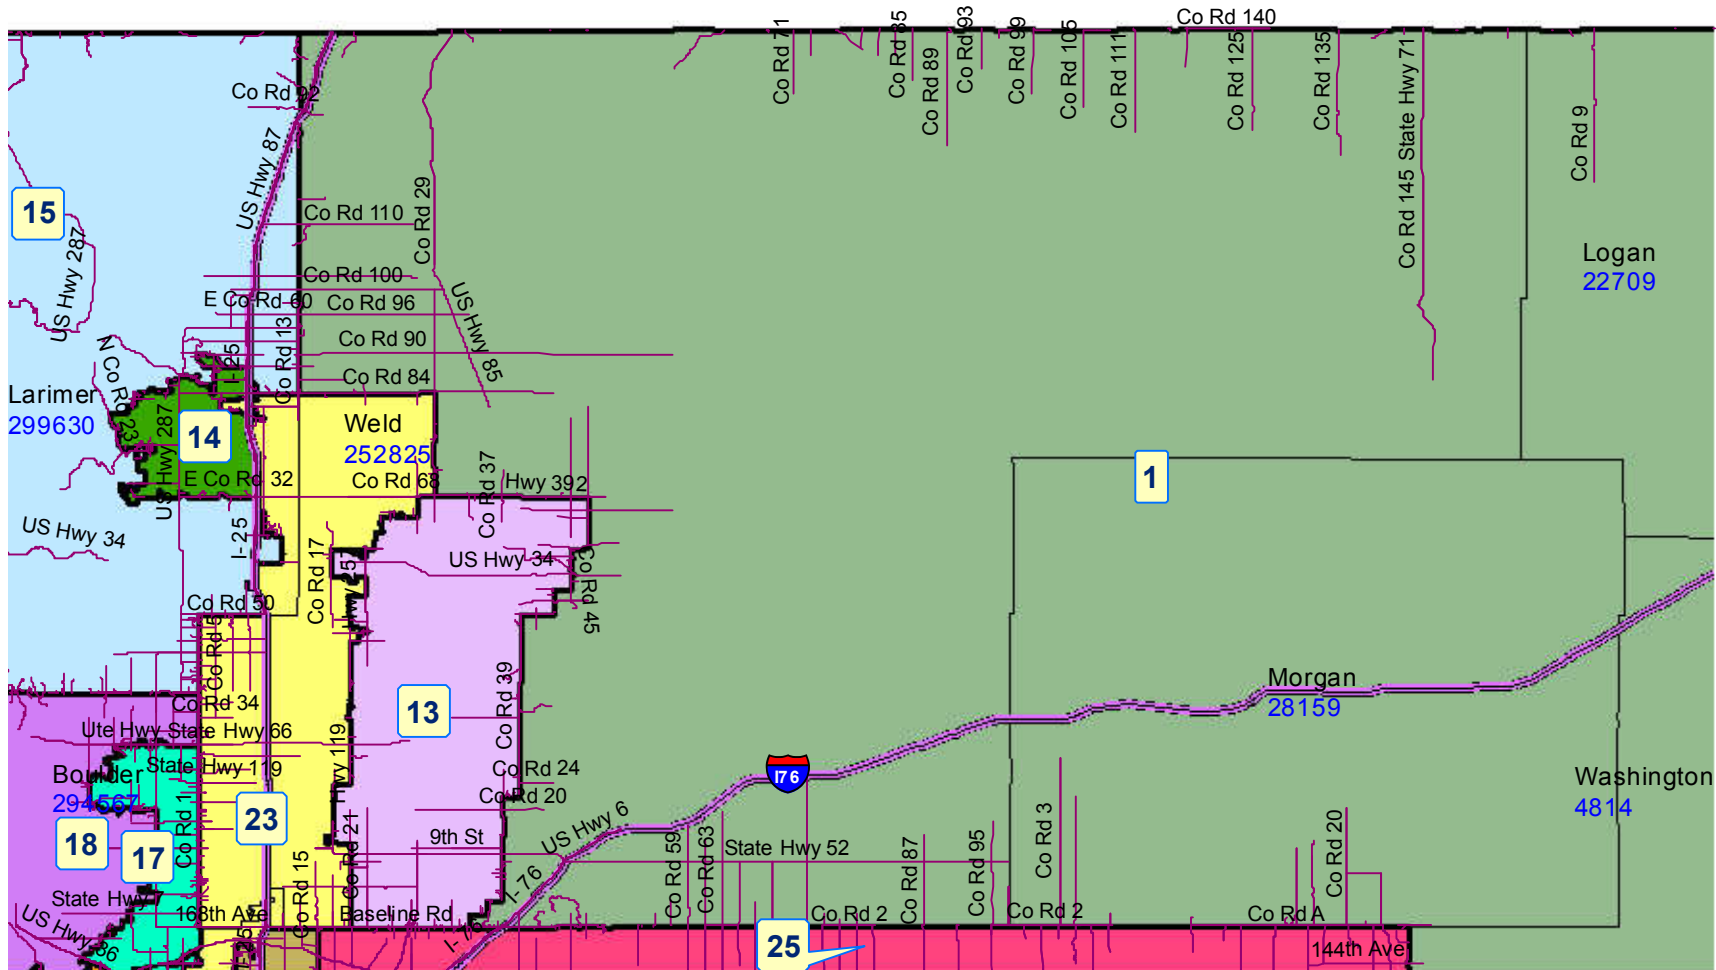

Senate Resubmitted Plan Weld County

Map prepared by Reapportionment Commission Staff, December 3, 2011.

2011 Colorado Reapportionment Commission
1313 Sherman Street
Room 122
Denver, Colorado 80203