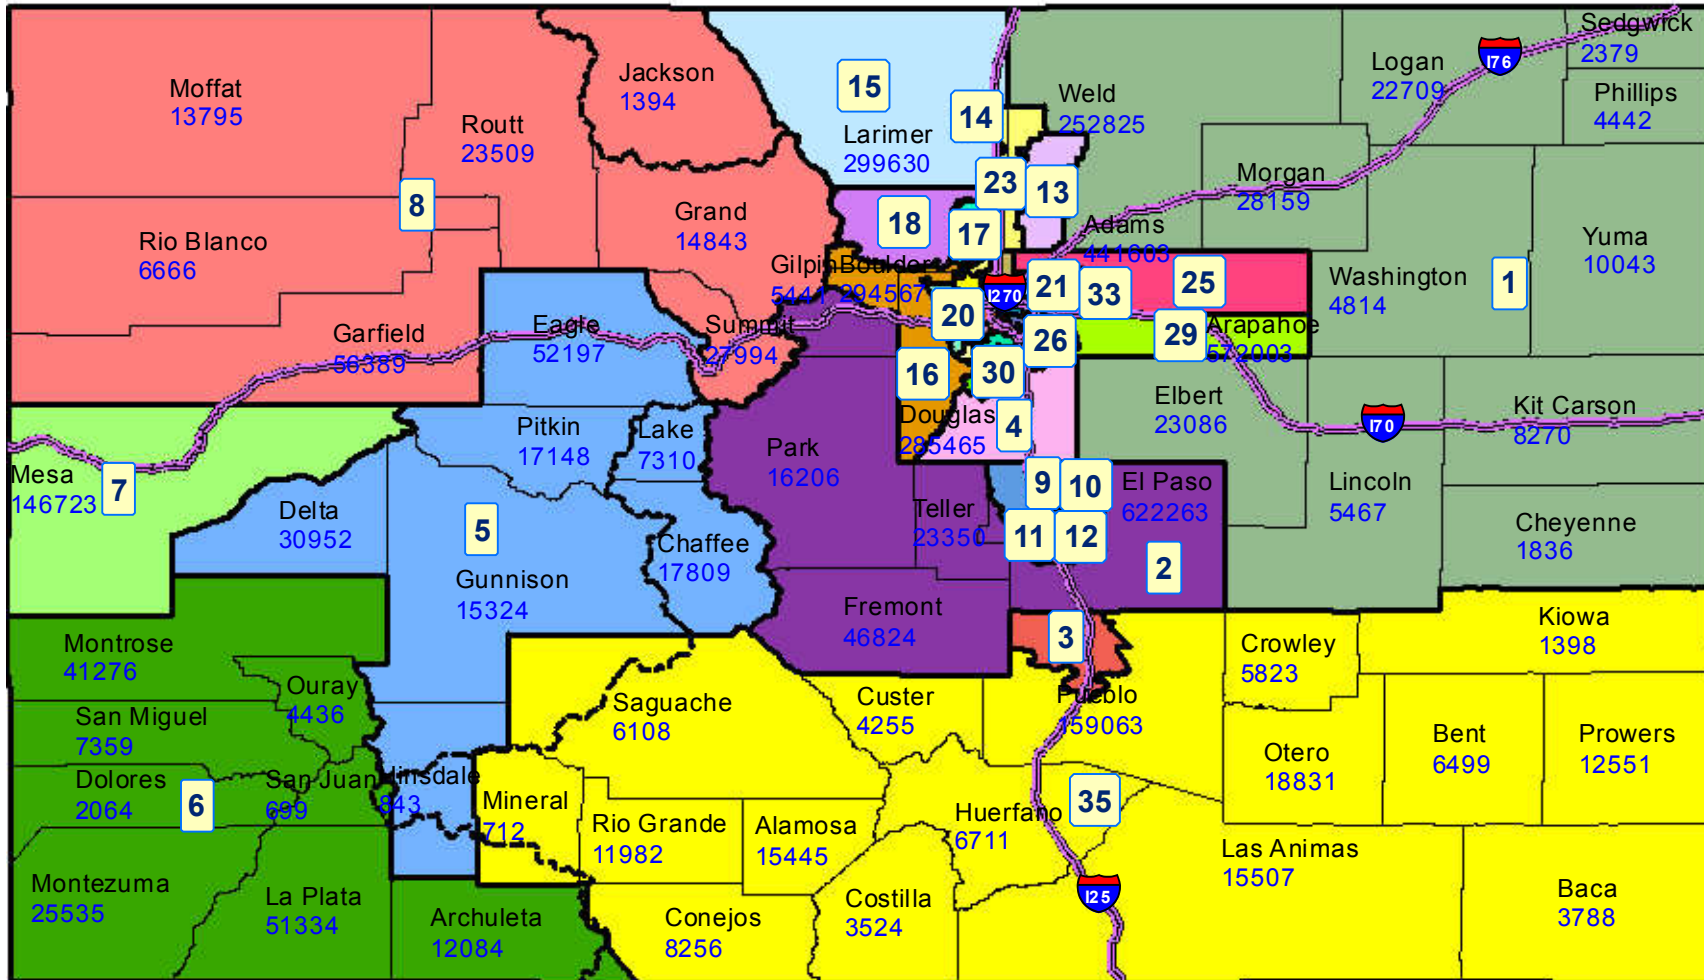

Senate Resubmitted Plan

Map prepared by Reapportionment Commission Staff, December 3, 2011.

2011 Colorado Reapportionment Commission
 1313 Sherman Street
 Room 122
 Denver, Colorado 80203

Senate Resubmitted Plan Pueblo County

Map prepared by Reapportionment Commission Staff, December 3, 2011.

2011 Colorado Reapportionment Commission
1313 Sherman Street
Room 122
Denver, Colorado 80203

Senate Resubmitted Plan City of Pueblo

Map prepared by Reapportionment Commission Staff, December 3, 2011.

2011 Colorado Reapportionment Commission
1313 Sherman Street
Room 122
Denver, Colorado 80203

Senate Resubmitted Plan El Paso County

Map prepared by Reapportionment Commission Staff, December 3, 2011.

2011 Colorado Reapportionment Commission
1313 Sherman Street
Room 122
Denver, Colorado 80203

Senate Resubmitted Plan Douglas County

Map prepared by Reapportionment Commission Staff, December 3, 2011.

2011 Colorado Reapportionment Commission
 1313 Sherman Street
 Room 122
 Denver, Colorado 80203