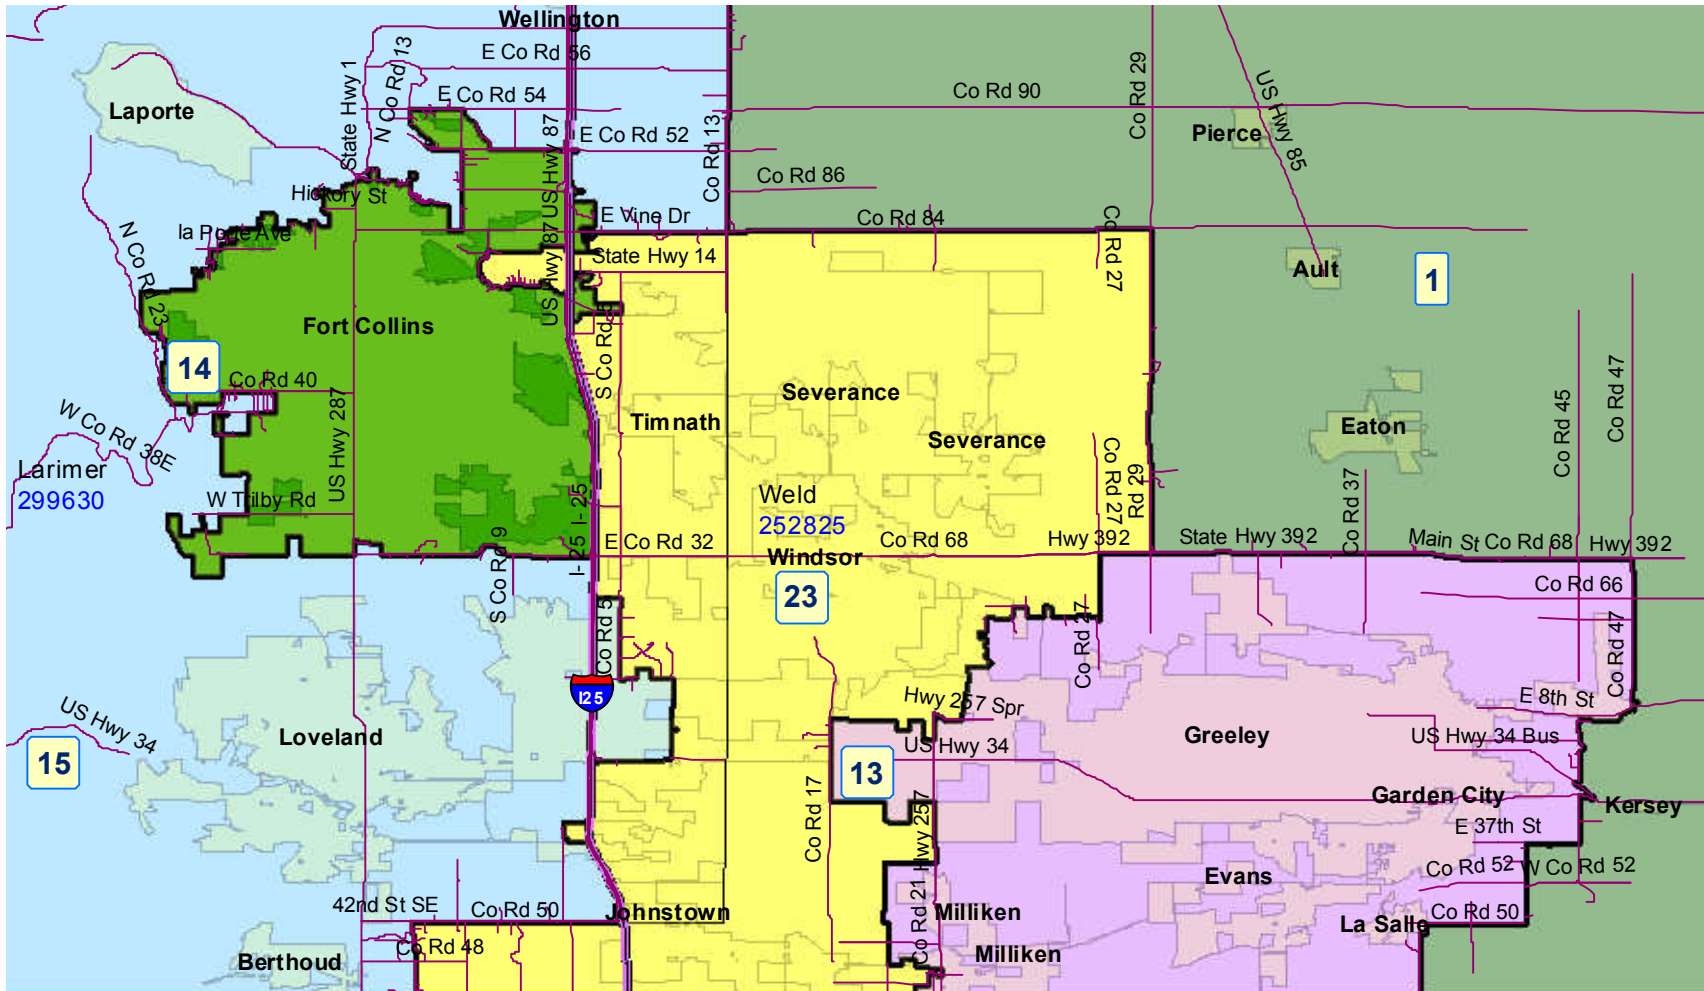

Senate Resubmitted Plan Douglas County

Map prepared by Reapportionment Commission Staff, December 3, 2011.

2011 Colorado Reapportionment Commission
 1313 Sherman Street
 Room 122
 Denver, Colorado 80203

Senate Resubmitted Plan Larimer County

Map prepared by Reapportionment Commission Staff, December 3, 2011.

2011 Colorado Reapportionment Commission
1313 Sherman Street
Room 122
Denver, Colorado 80203

Senate Resubmitted Plan Fort Collins/Loveland/Greeley