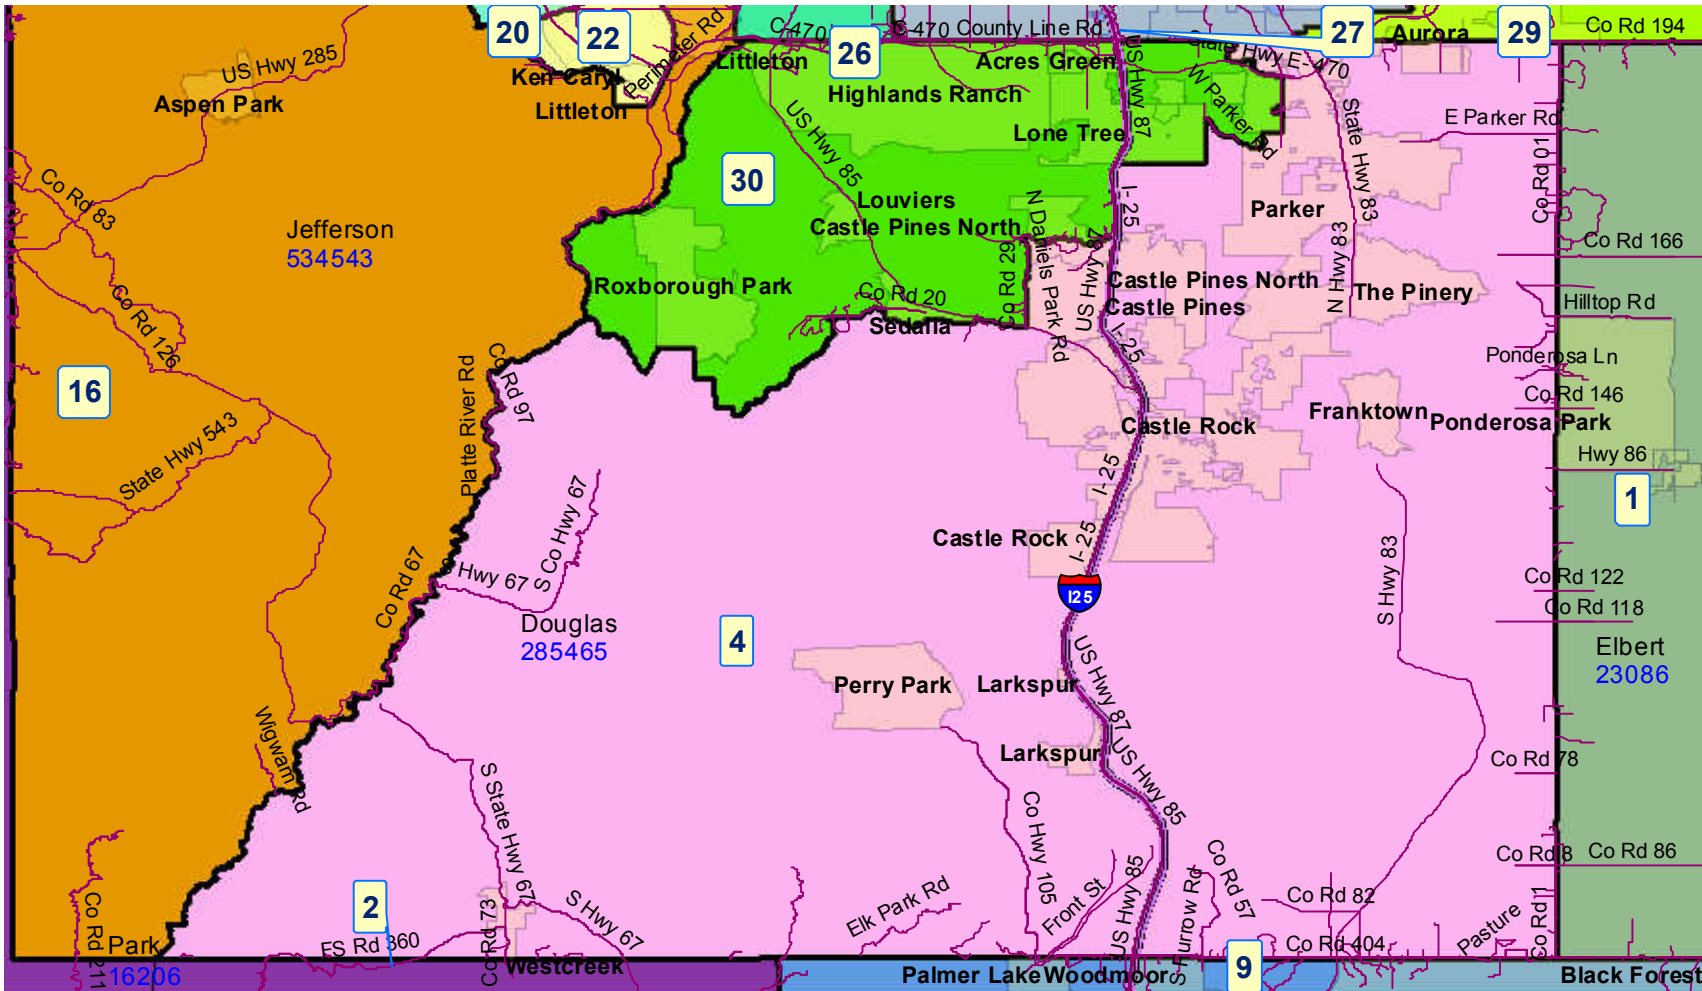

Senate Resubmitted Plan City of Colorado Springs

Map prepared by Reapportionment Commission Staff, December 3, 2011.

2011 Colorado Reapportionment Commission
1313 Sherman Street
Room 122
Denver, Colorado 80203

Senate Resubmitted Plan Douglas County

Map prepared by Reapportionment Commission Staff, December 3, 2011.

2011 Colorado Reapportionment Commission
 1313 Sherman Street
 Room 122
 Denver, Colorado 80203