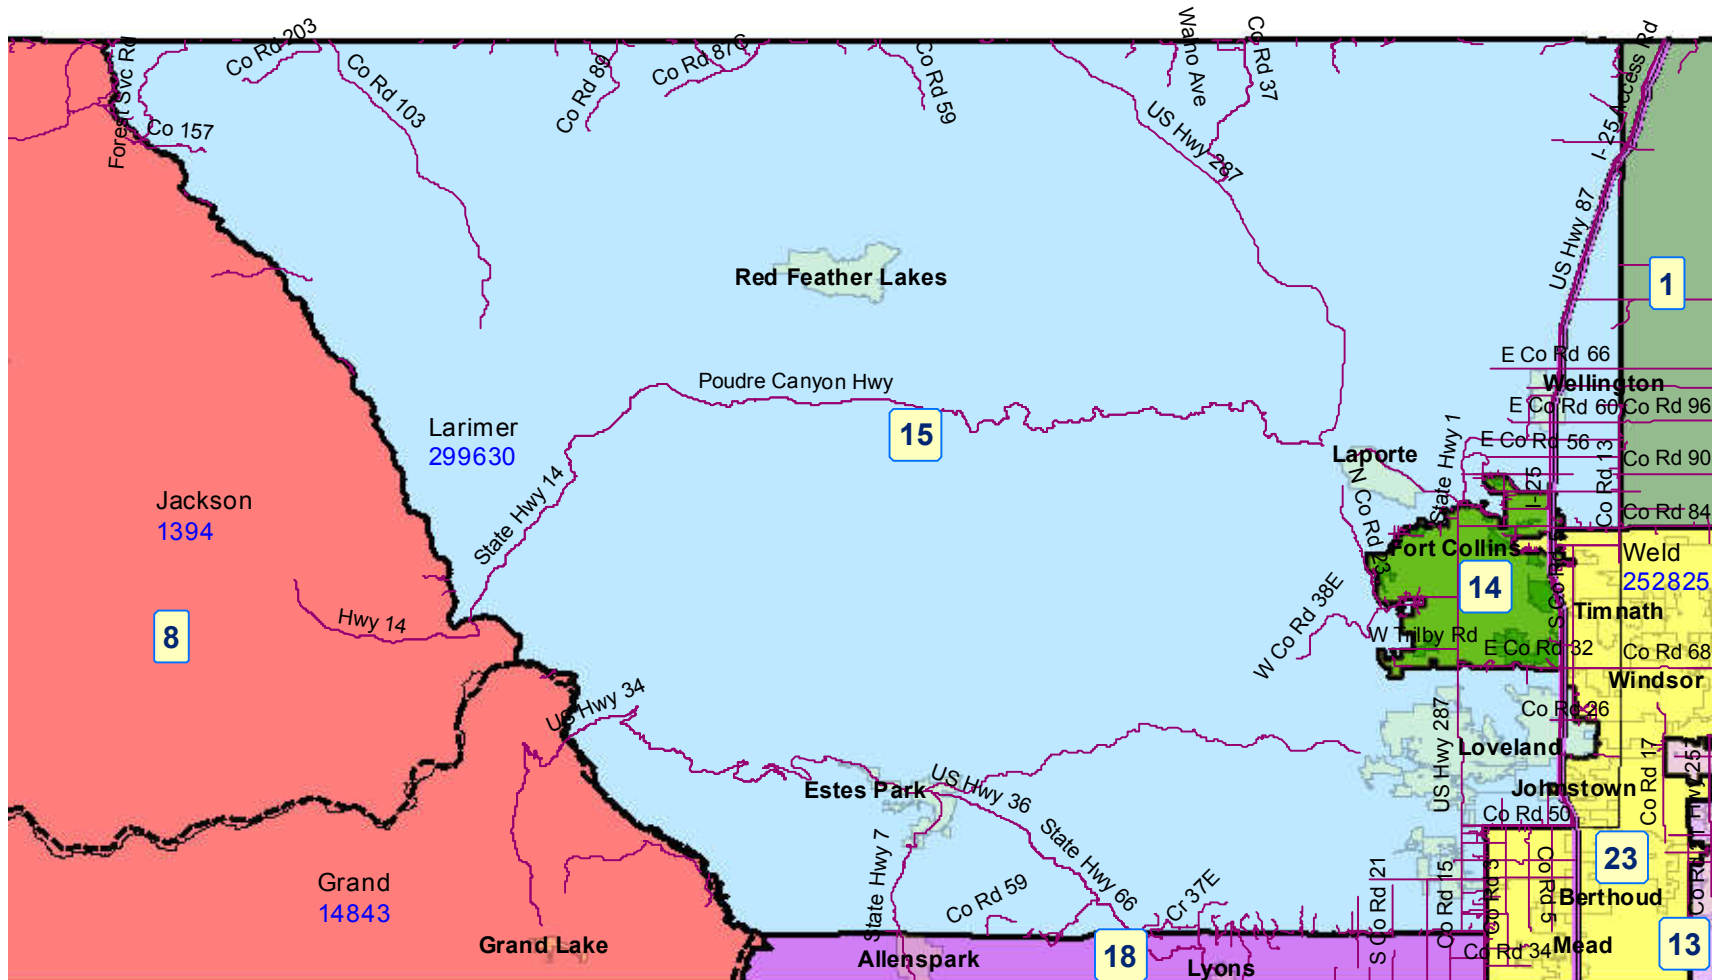

Senate Resubmitted Plan Douglas County

Map prepared by Reapportionment Commission Staff, December 3, 2011.

2011 Colorado Reapportionment Commission
 1313 Sherman Street
 Room 122
 Denver, Colorado 80203

Senate Resubmitted Plan Larimer County

Map prepared by Reapportionment Commission Staff, December 3, 2011.

2011 Colorado Reapportionment Commission
1313 Sherman Street
Room 122
Denver, Colorado 80203

Senate Resubmitted Plan Fort Collins/Loveland/Greeley