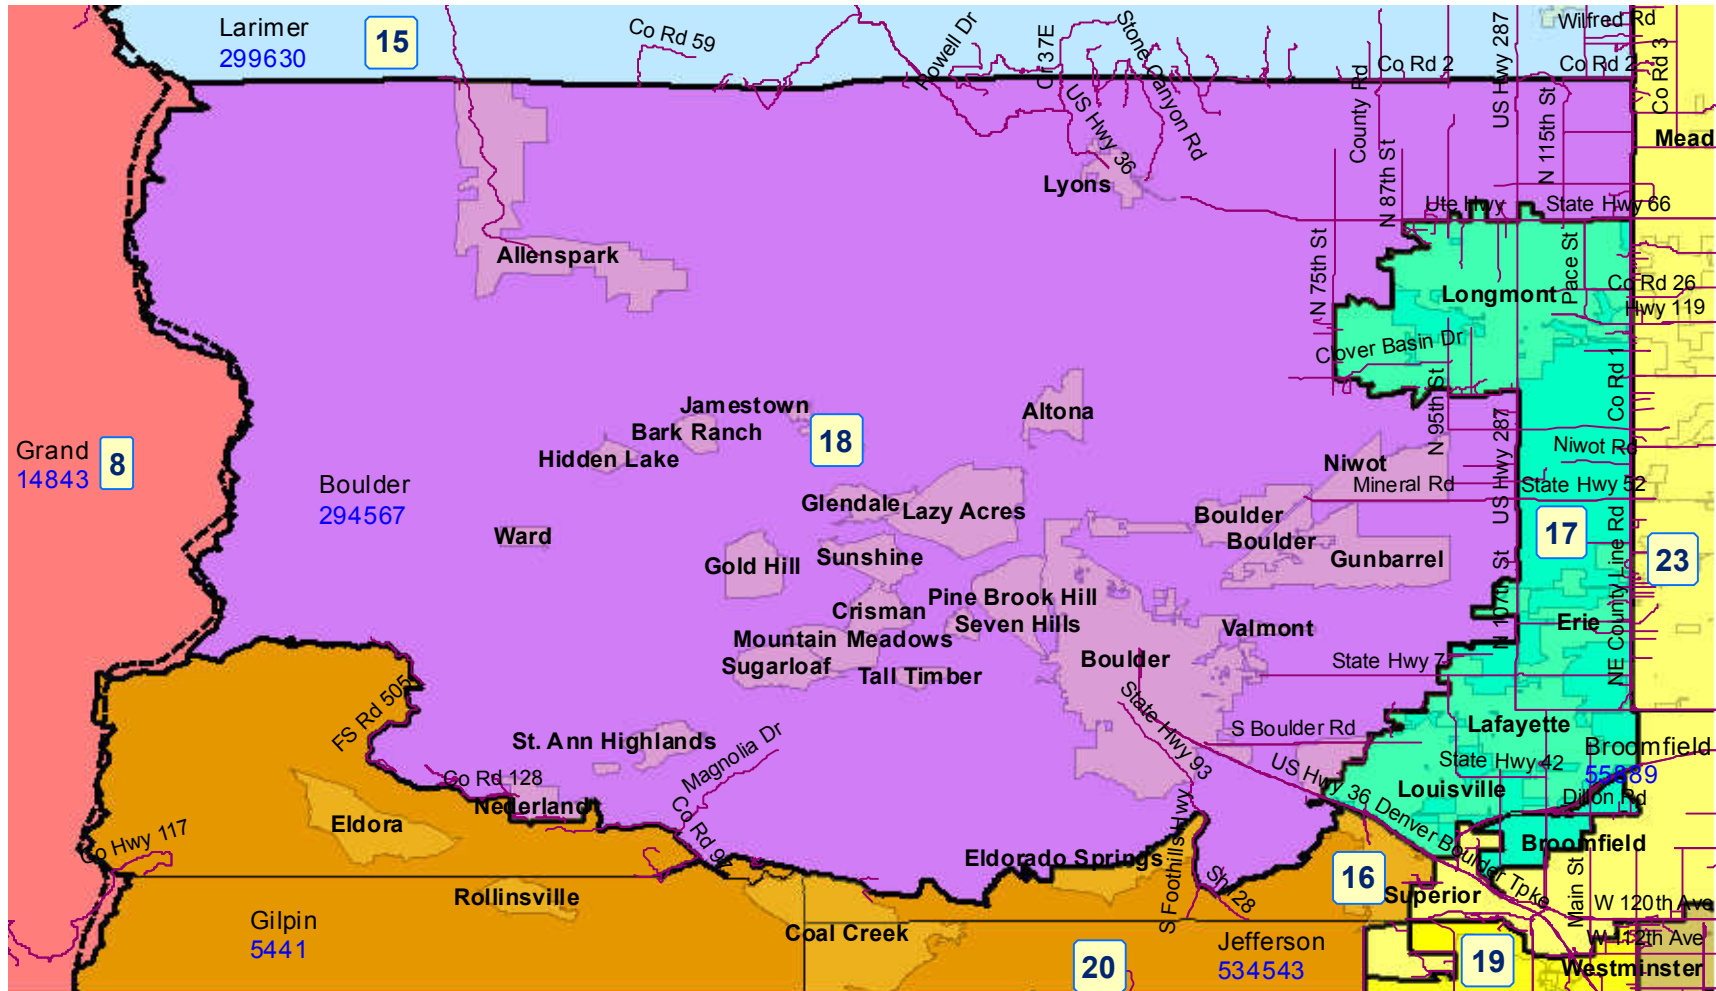

Senate Resubmitted Plan Boulder County

Map prepared by Reapportionment Commission Staff, December 3, 2011.

2011 Colorado Reapportionment Commission
1313 Sherman Street
Room 122
Denver, Colorado 80203