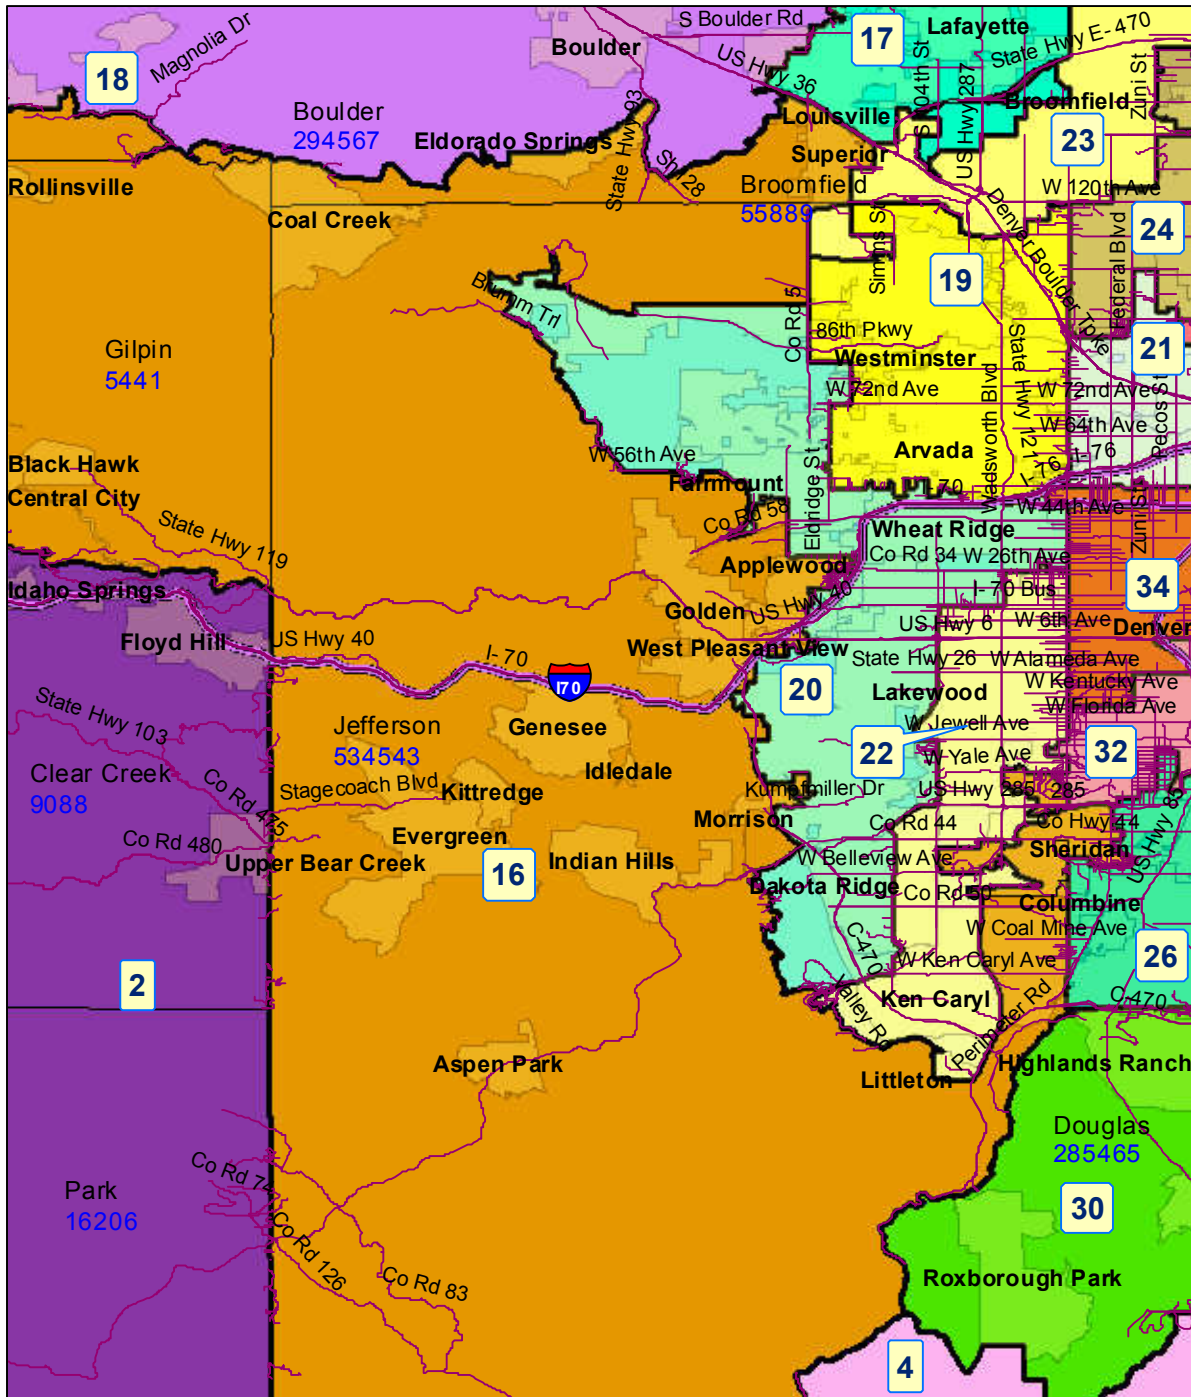

Senate Resubmitted Plan Northern Jefferson County

Map prepared by Reapportionment Commission Staff, December 3, 2011.

2011 Colorado Reapportionment Commission
1313 Sherman Street
Room 122
Denver, Colorado 80203