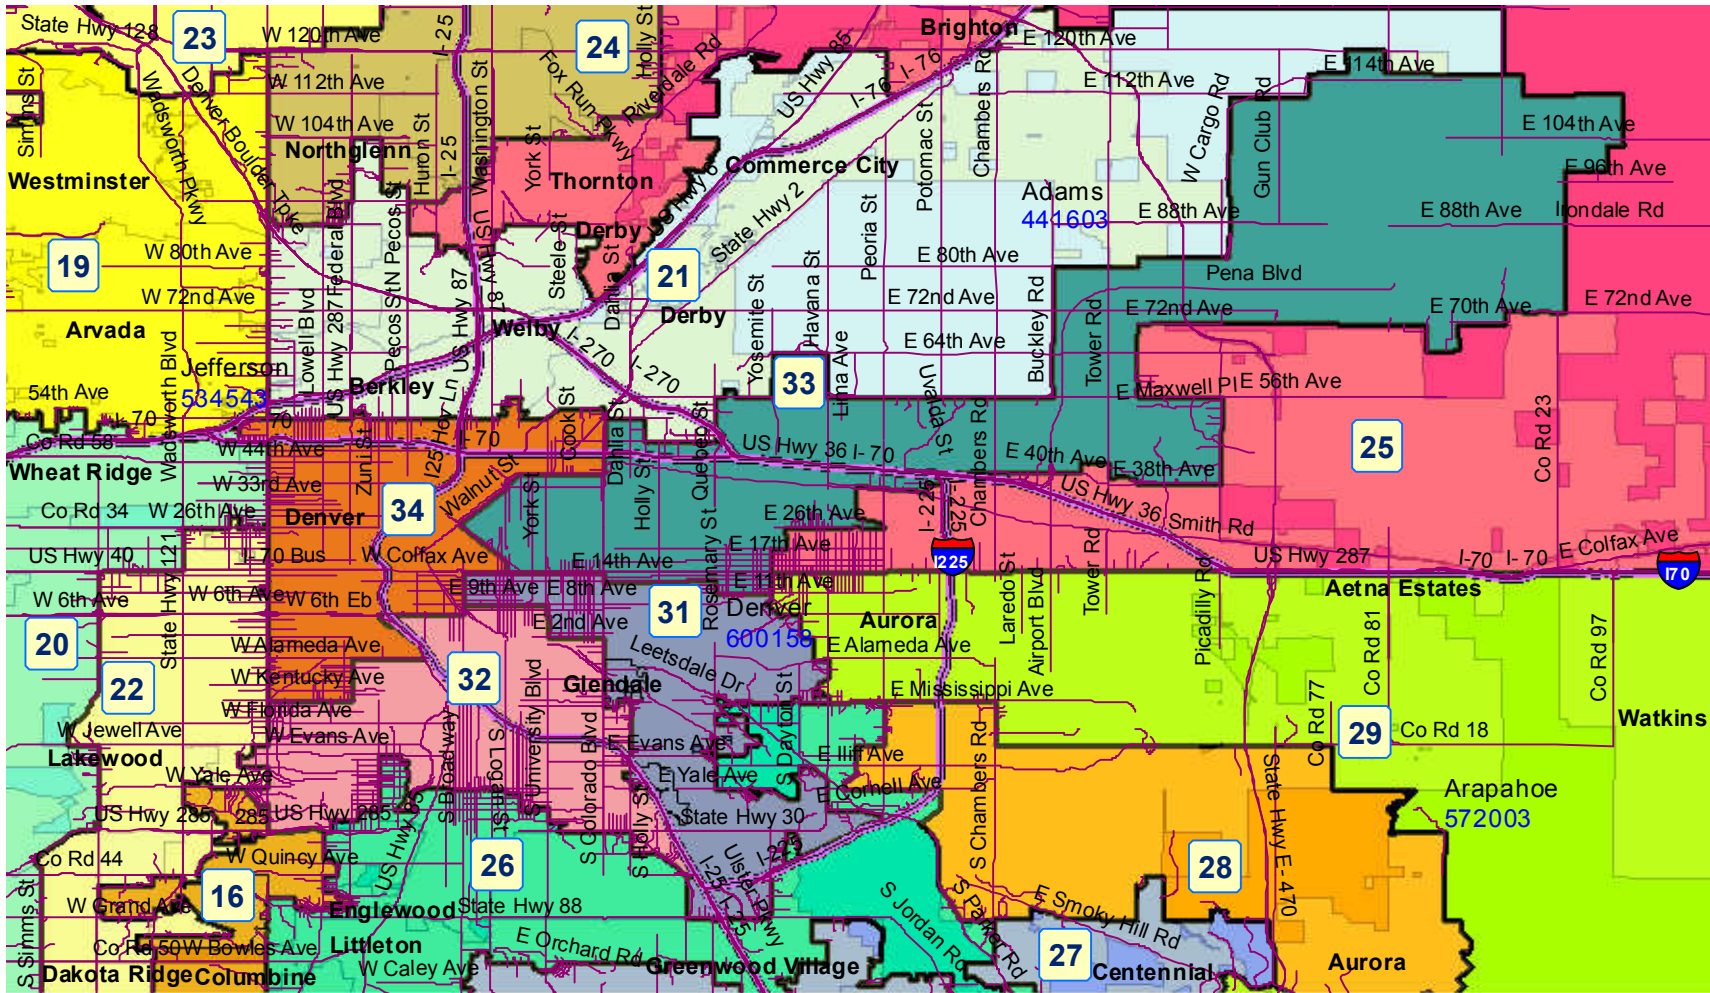

Senate Resubmitted Plan City and County of Denver

Map prepared by Reapportionment Commission Staff, December 3, 2011.

2011 Colorado Reapportionment Commission
1313 Sherman Street
Room 122
Denver, Colorado 80203