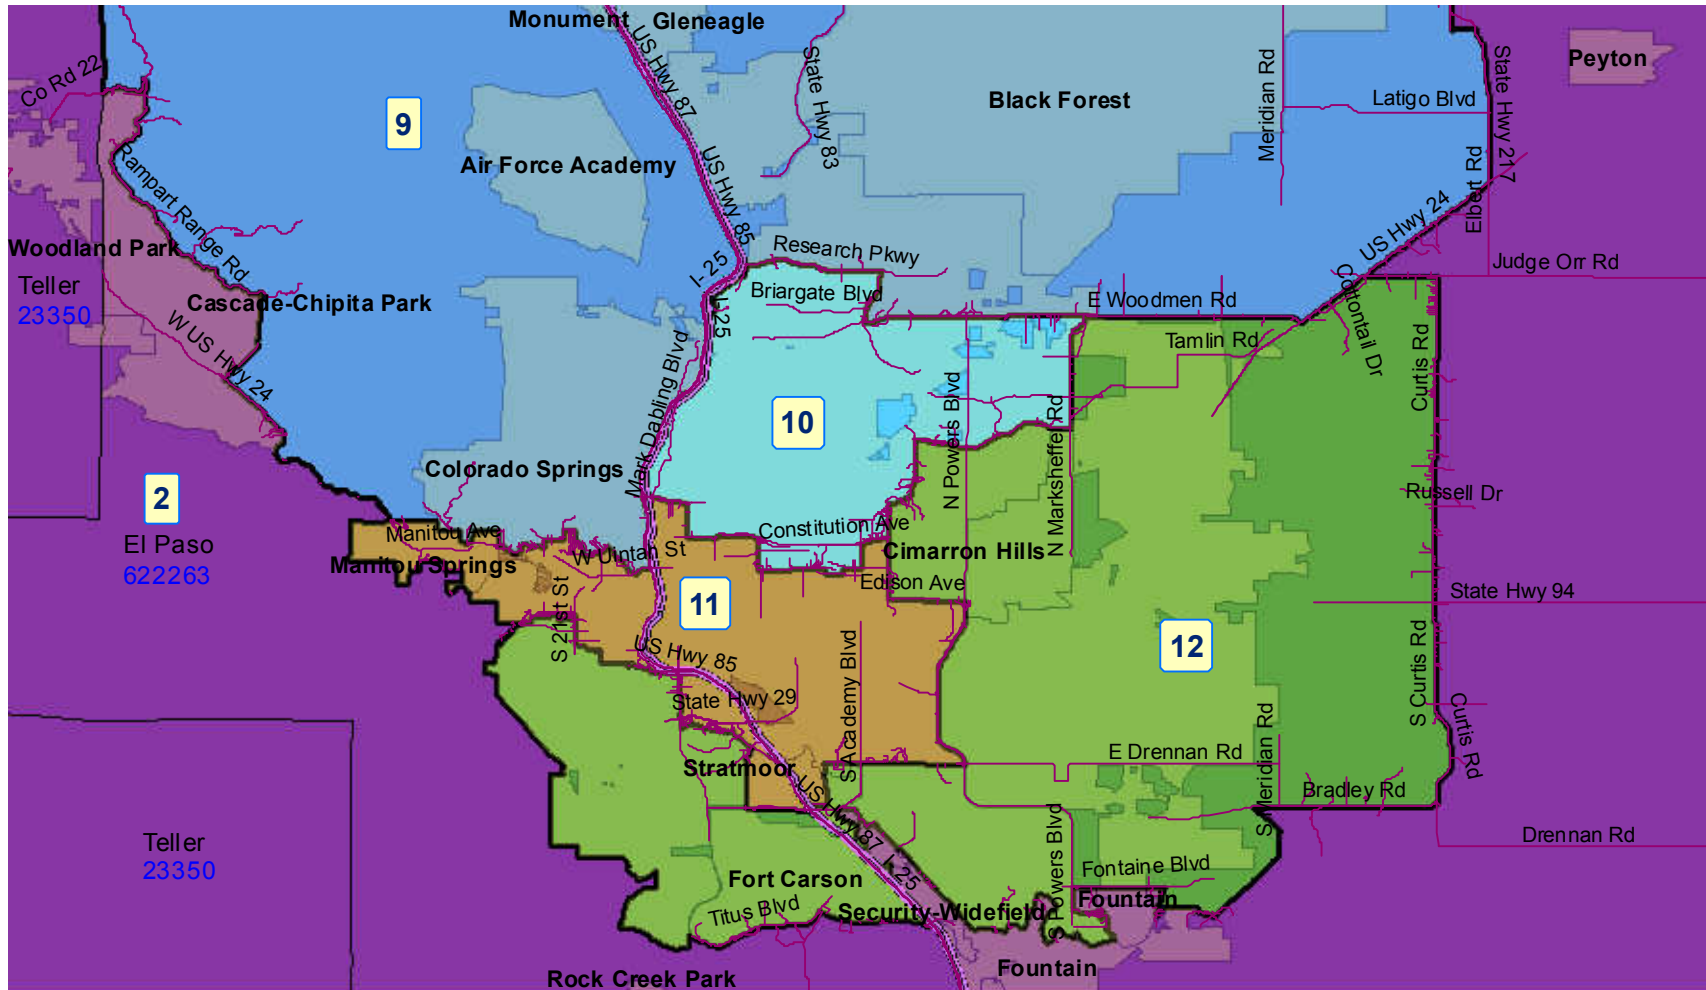

Senate Resubmitted Plan City of Colorado Springs

Map prepared by Reapportionment Commission Staff, December 3, 2011.

2011 Colorado Reapportionment Commission
1313 Sherman Street
Room 122
Denver, Colorado 80203