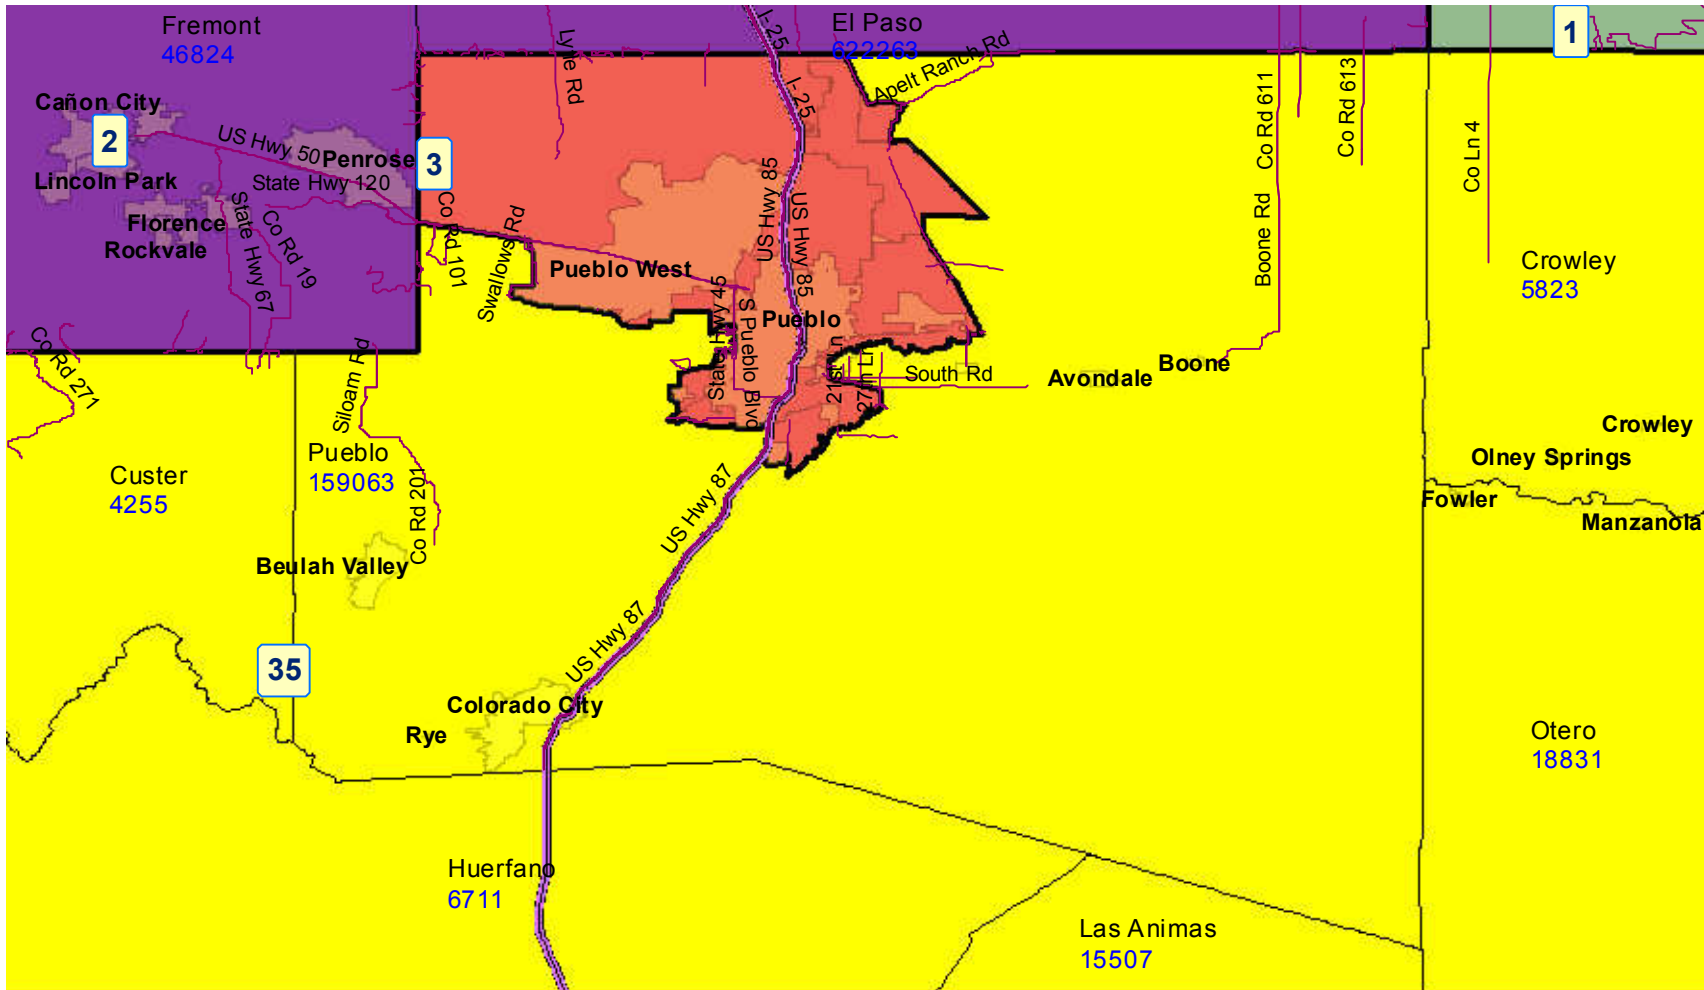

Senate Resubmitted Plan

Map prepared by Reapportionment Commission Staff, December 3, 2011.

2011 Colorado Reapportionment Commission
 1313 Sherman Street
 Room 122
 Denver, Colorado 80203

Senate Resubmitted Plan Pueblo County