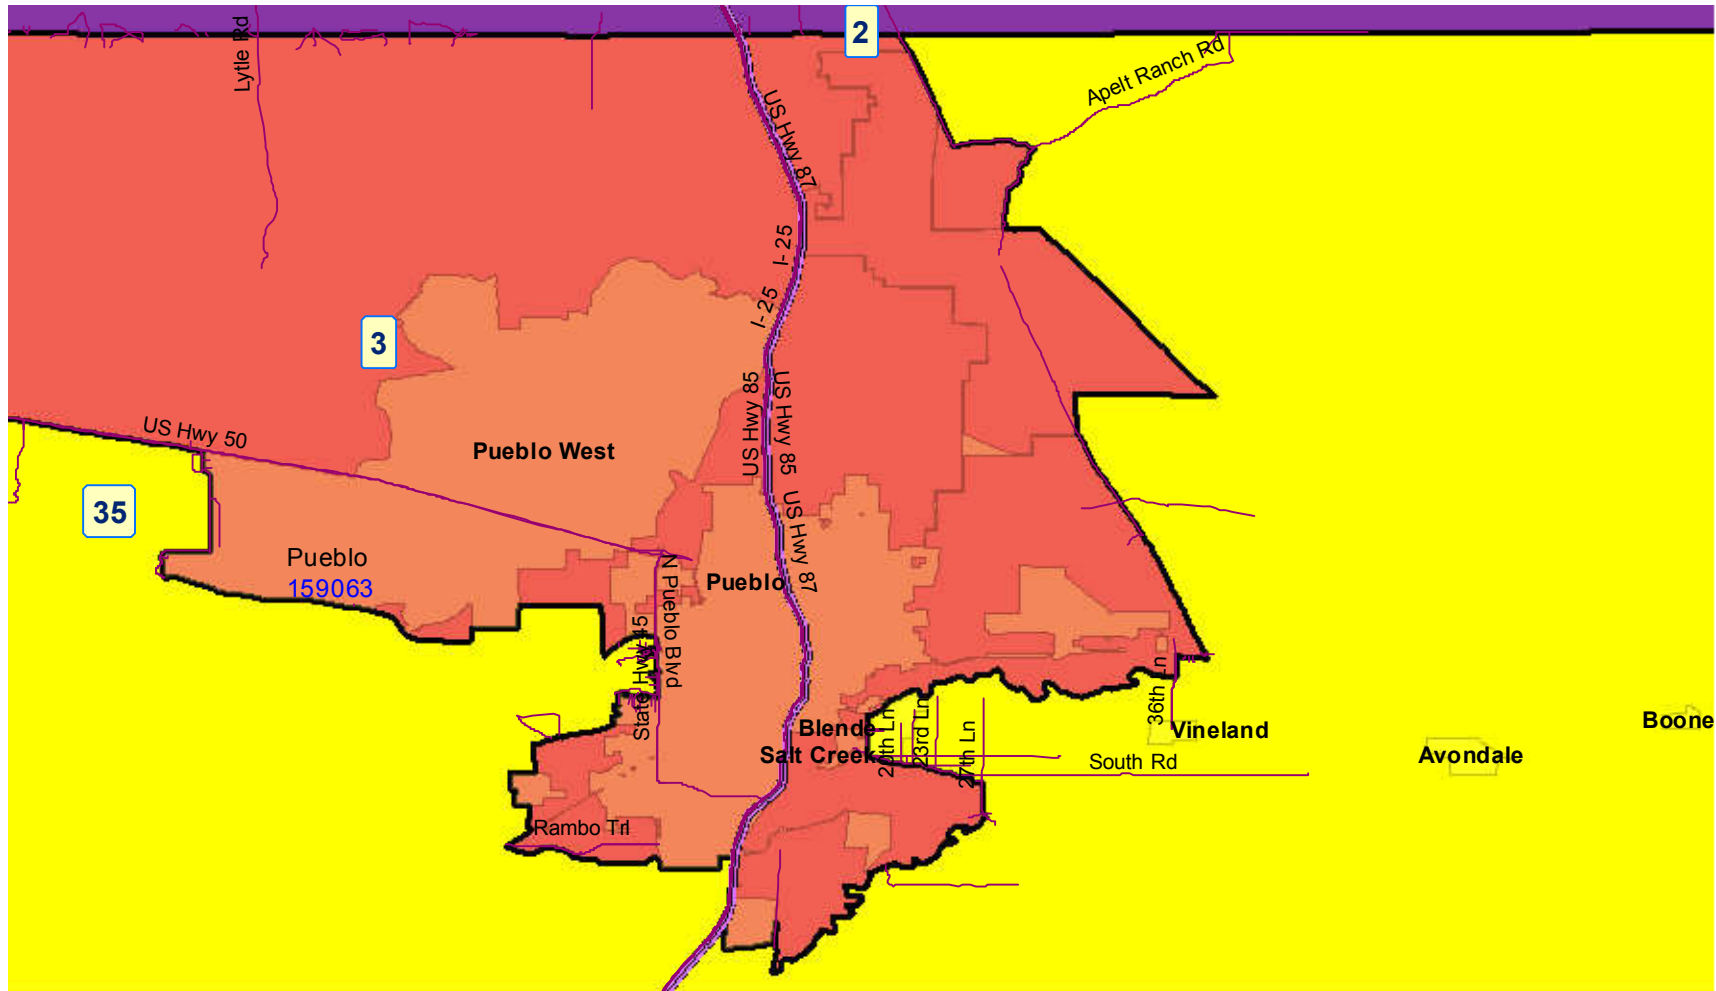

Senate Resubmitted Plan City of Pueblo

Map prepared by Reapportionment Commission Staff, December 3, 2011.

2011 Colorado Reapportionment Commission
1313 Sherman Street
Room 122
Denver, Colorado 80203