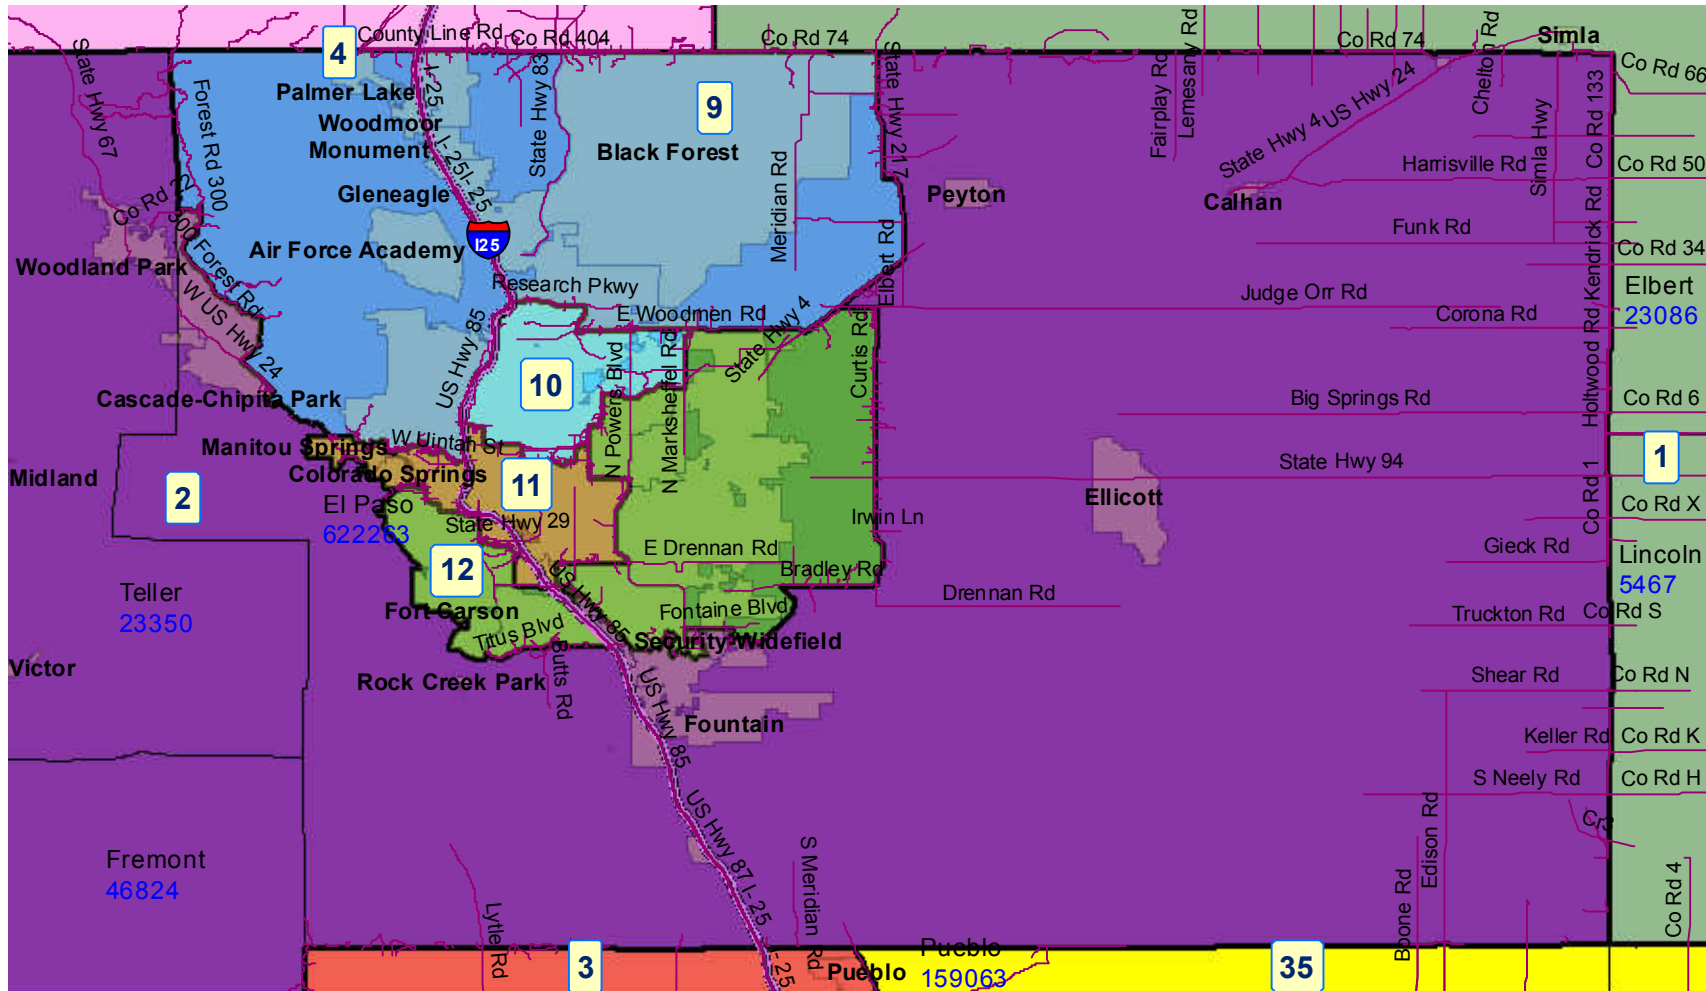

Senate Resubmitted Plan

Map prepared by Reapportionment Commission Staff, December 3, 2011.

2011 Colorado Reapportionment Commission
 1313 Sherman Street
 Room 122
 Denver, Colorado 80203

Senate Resubmitted Plan Pueblo County

Map prepared by Reapportionment Commission Staff, December 3, 2011.

2011 Colorado Reapportionment Commission
1313 Sherman Street
Room 122
Denver, Colorado 80203

Senate Resubmitted Plan City of Pueblo

Map prepared by Reapportionment Commission Staff, December 3, 2011.

2011 Colorado Reapportionment Commission
1313 Sherman Street
Room 122
Denver, Colorado 80203

Senate Resubmitted Plan El Paso County

Map prepared by Reapportionment Commission Staff, December 3, 2011.

2011 Colorado Reapportionment Commission
1313 Sherman Street
Room 122
Denver, Colorado 80203

Senate Resubmitted Plan Douglas County

Map prepared by Reapportionment Commission Staff, December 3, 2011.

2011 Colorado Reapportionment Commission
 1313 Sherman Street
 Room 122
 Denver, Colorado 80203