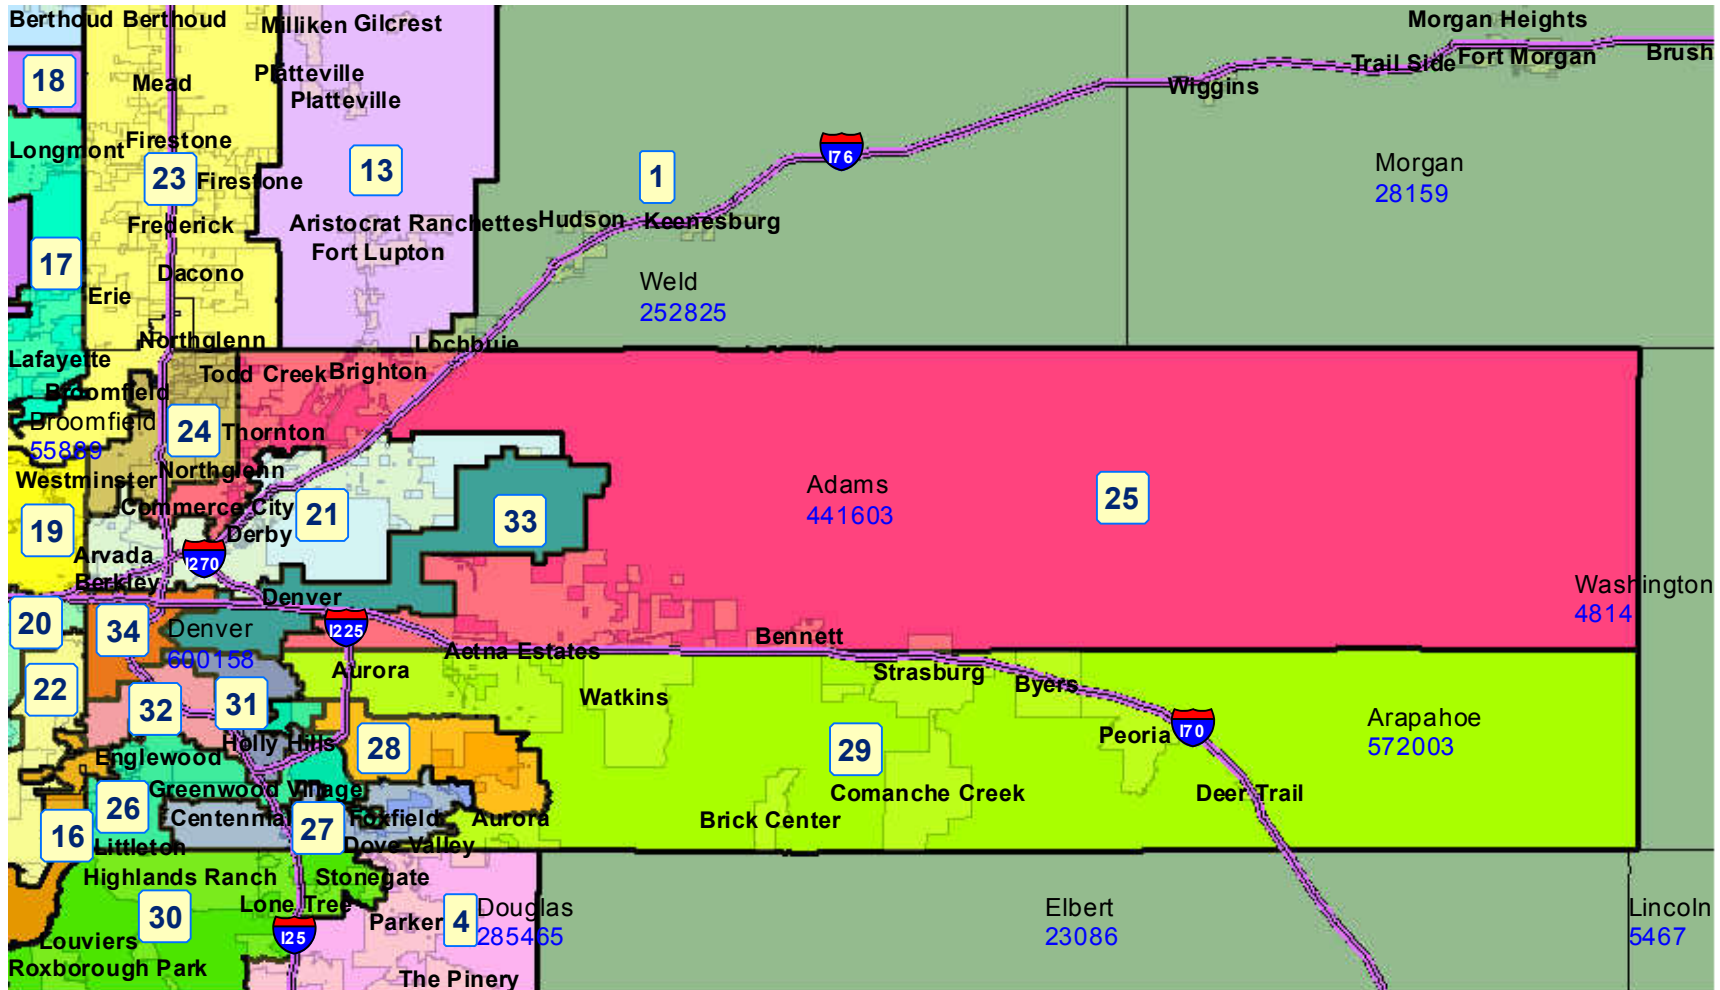

Senate Resubmitted Plan Larimer County

Map prepared by Reapportionment Commission Staff, December 3, 2011.

2011 Colorado Reapportionment Commission
1313 Sherman Street
Room 122
Denver, Colorado 80203

Senate Resubmitted Plan Fort Collins/Loveland/Greeley

Map prepared by Reapportionment Commission Staff, December 3, 2011.

2011 Colorado Reapportionment Commission
1313 Sherman Street
Room 122
Denver, Colorado 80203

Senate Resubmitted Plan Weld County

Map prepared by Reapportionment Commission Staff, December 3, 2011.

2011 Colorado Reapportionment Commission
1313 Sherman Street
Room 122
Denver, Colorado 80203

Senate Resubmitted Plan Adams and Arapahoe Counties

Map prepared by Reapportionment Commission Staff, December 3, 2011.