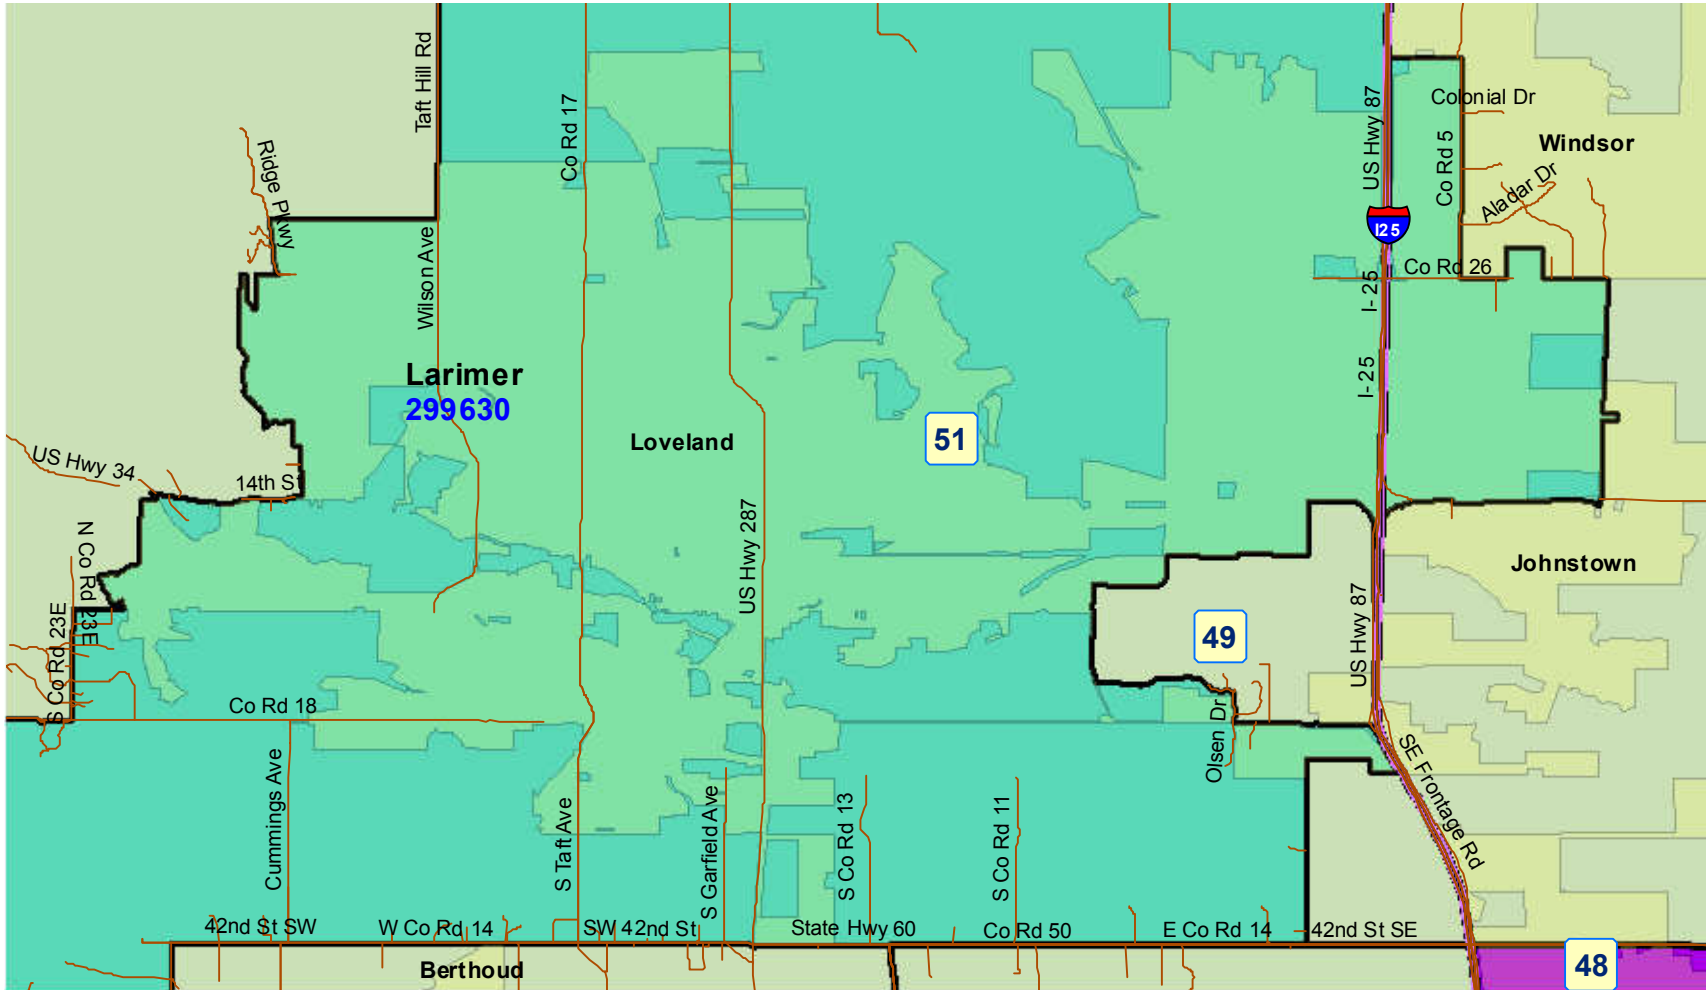

House Resubmitted Plan City of Loveland

2011 Colorado Reapportionment Commission
1313 Sherman Street
Room 122
Denver, Colorado 80203

Map prepared by Reapportionment Commission Staff, December 3, 2011.