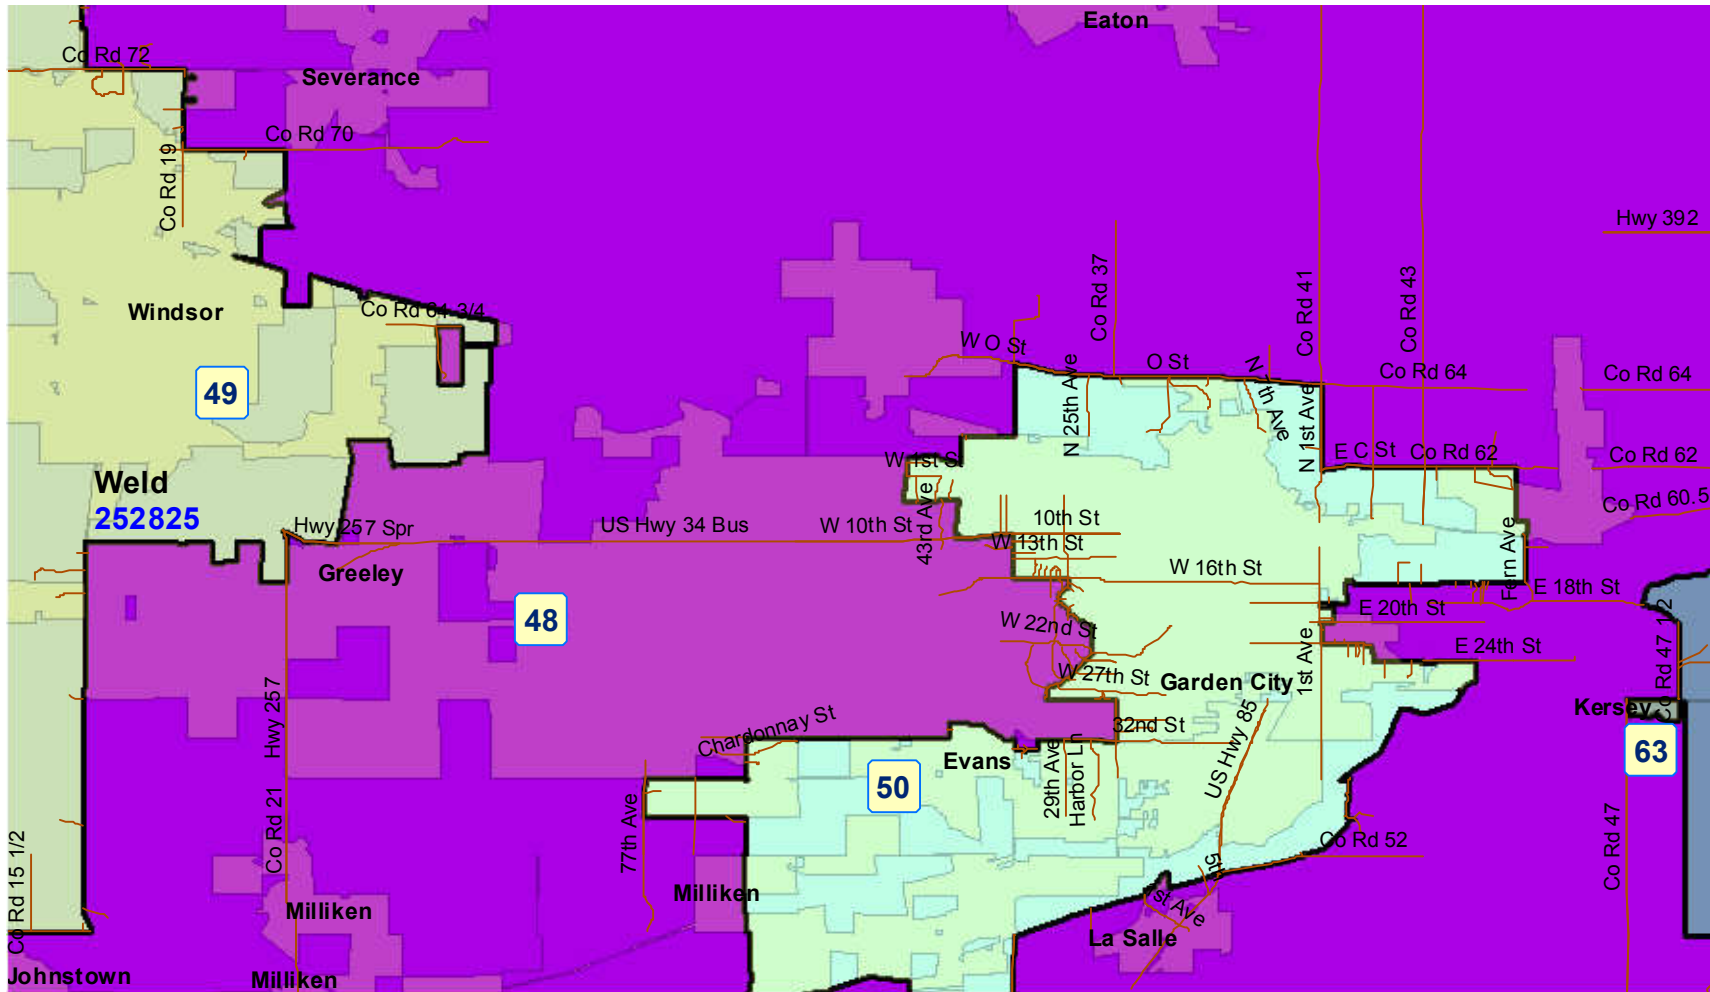

House Resubmitted Plan City of Greeley

2011 Colorado Reapportionment Commission
1313 Sherman Street
Room 122
Denver, Colorado 80203

Map prepared by Reapportionment Commission Staff, December 3, 2011.