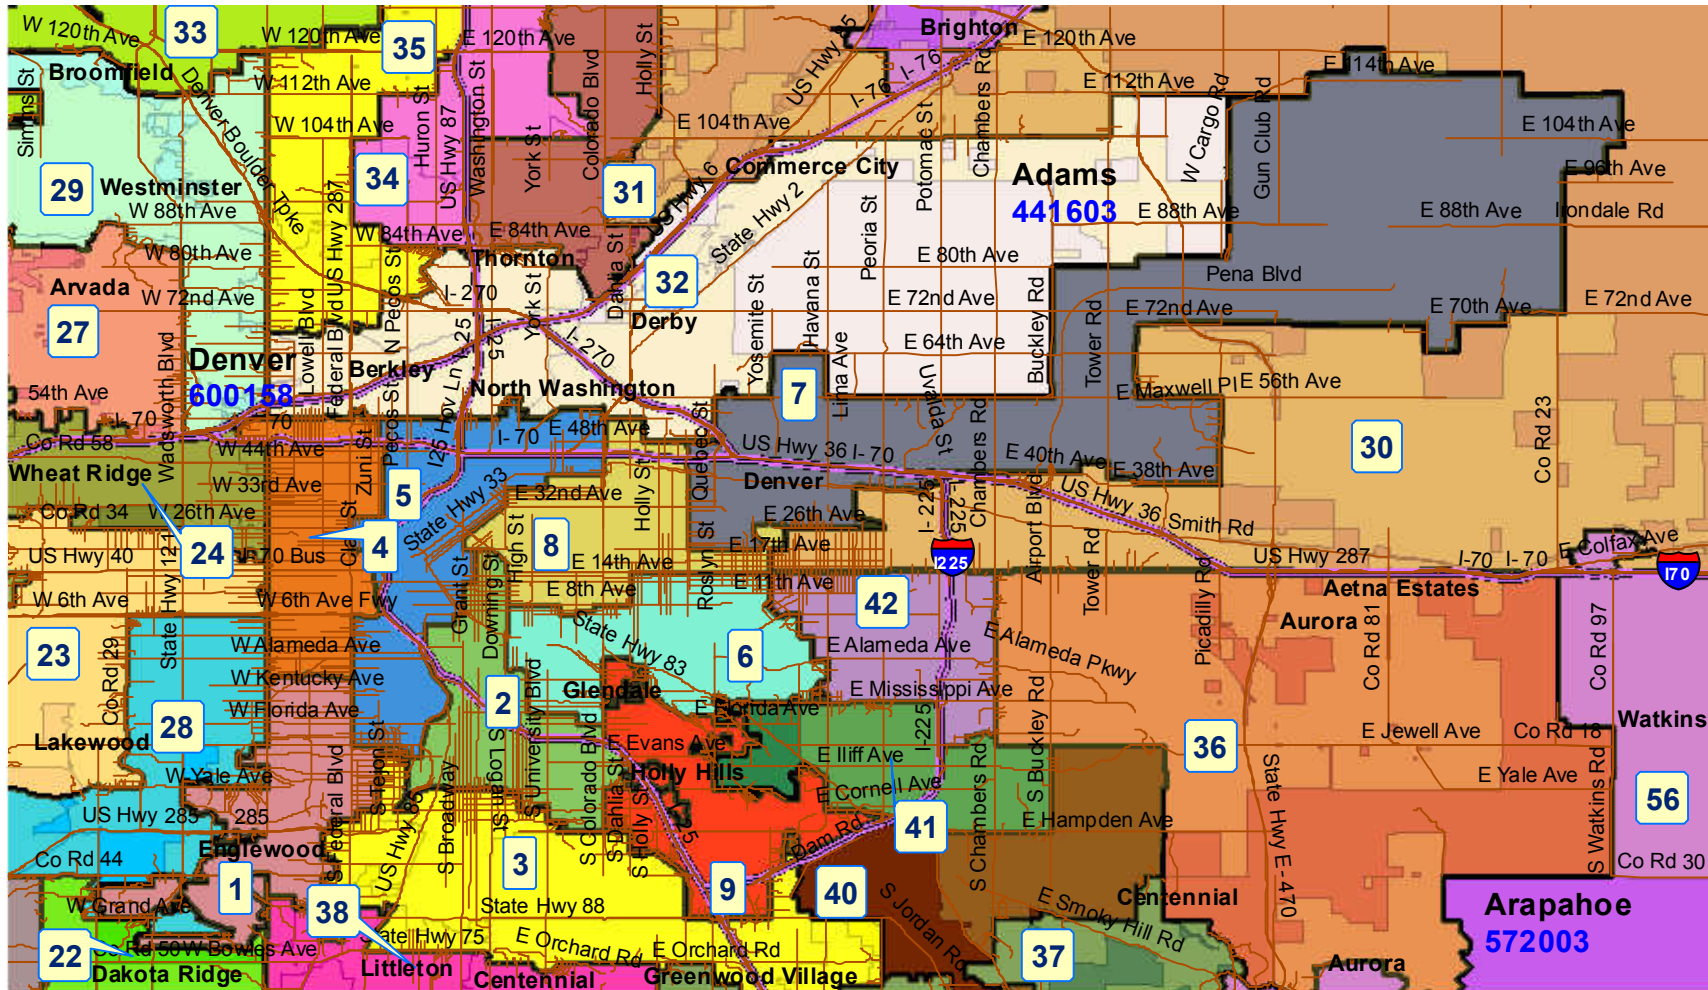

House Resubmitted Plan City and County of Denver

2011 Colorado Reapportionment Commission
1313 Sherman Street
Room 122
Denver, Colorado 80203

Map prepared by Reapportionment Commission Staff, December 3, 2011.