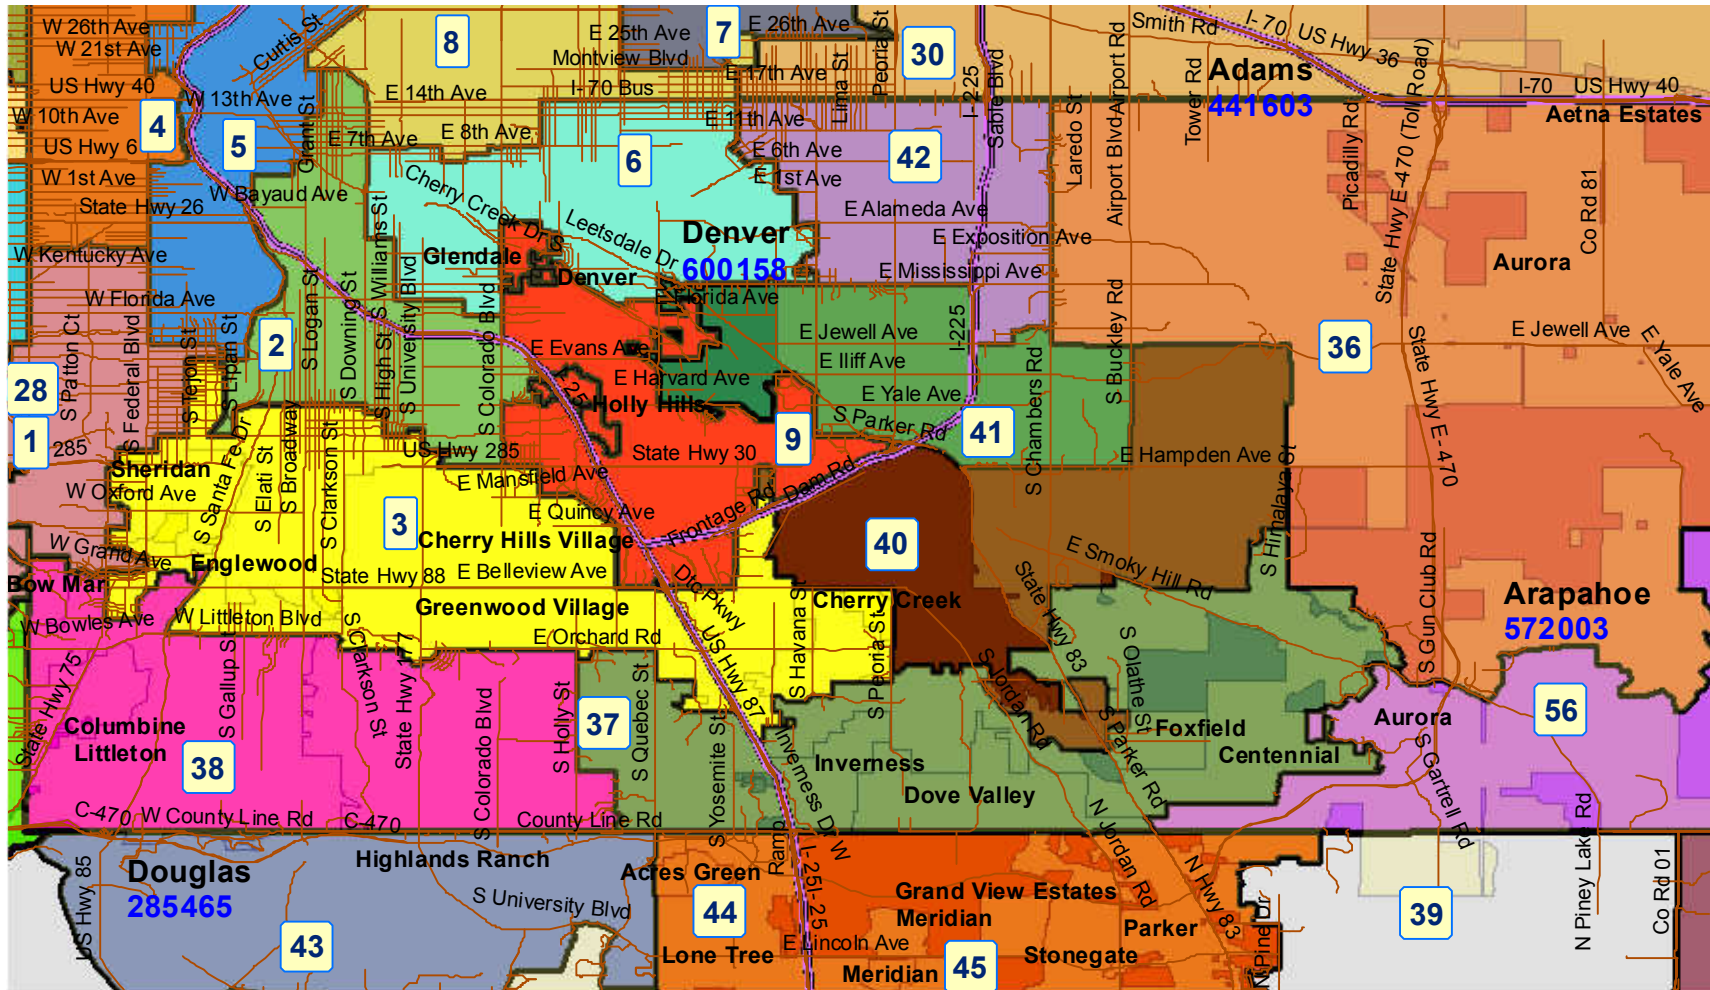

House Resubmitted Plan Western Arapahoe County

2011 Colorado Reapportionment Commission
1313 Sherman Street
Room 122
Denver, Colorado 80203

Map prepared by Reapportionment Commission Staff, December 3, 2011.