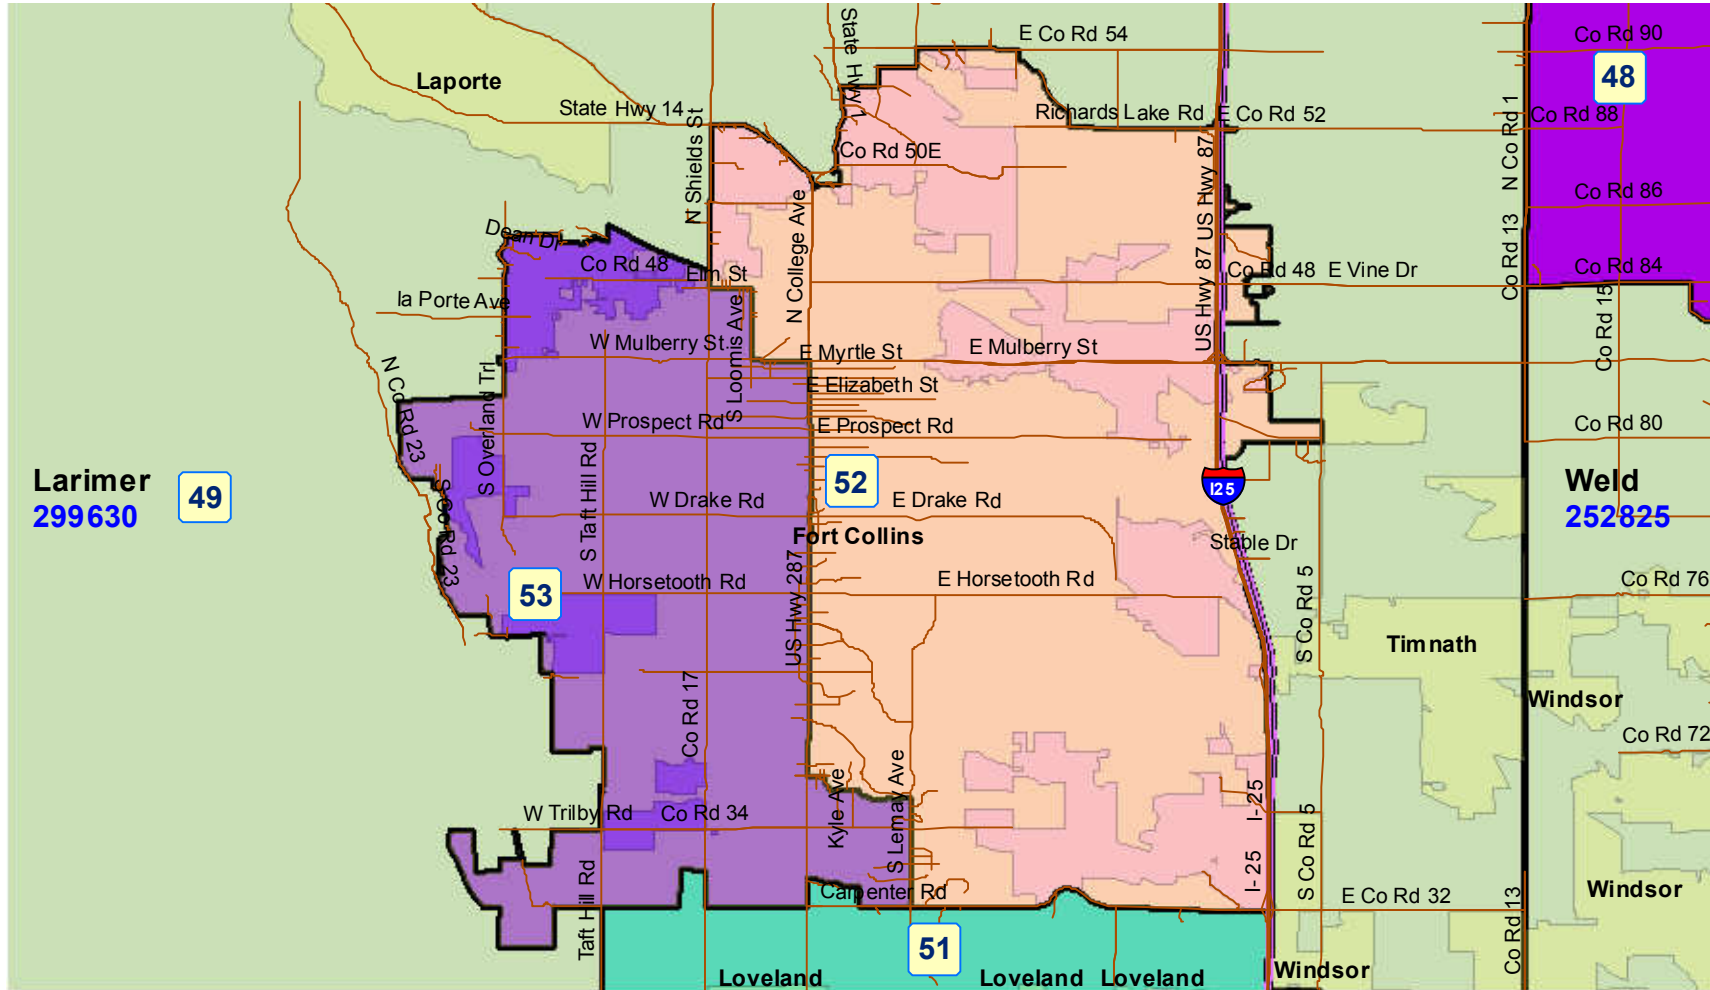

House Resubmitted Plan City of Fort Collins

2011 Colorado Reapportionment Commission
1313 Sherman Street
Room 122
Denver, Colorado 80203

Map prepared by Reapportionment Commission Staff, December 3, 2011.