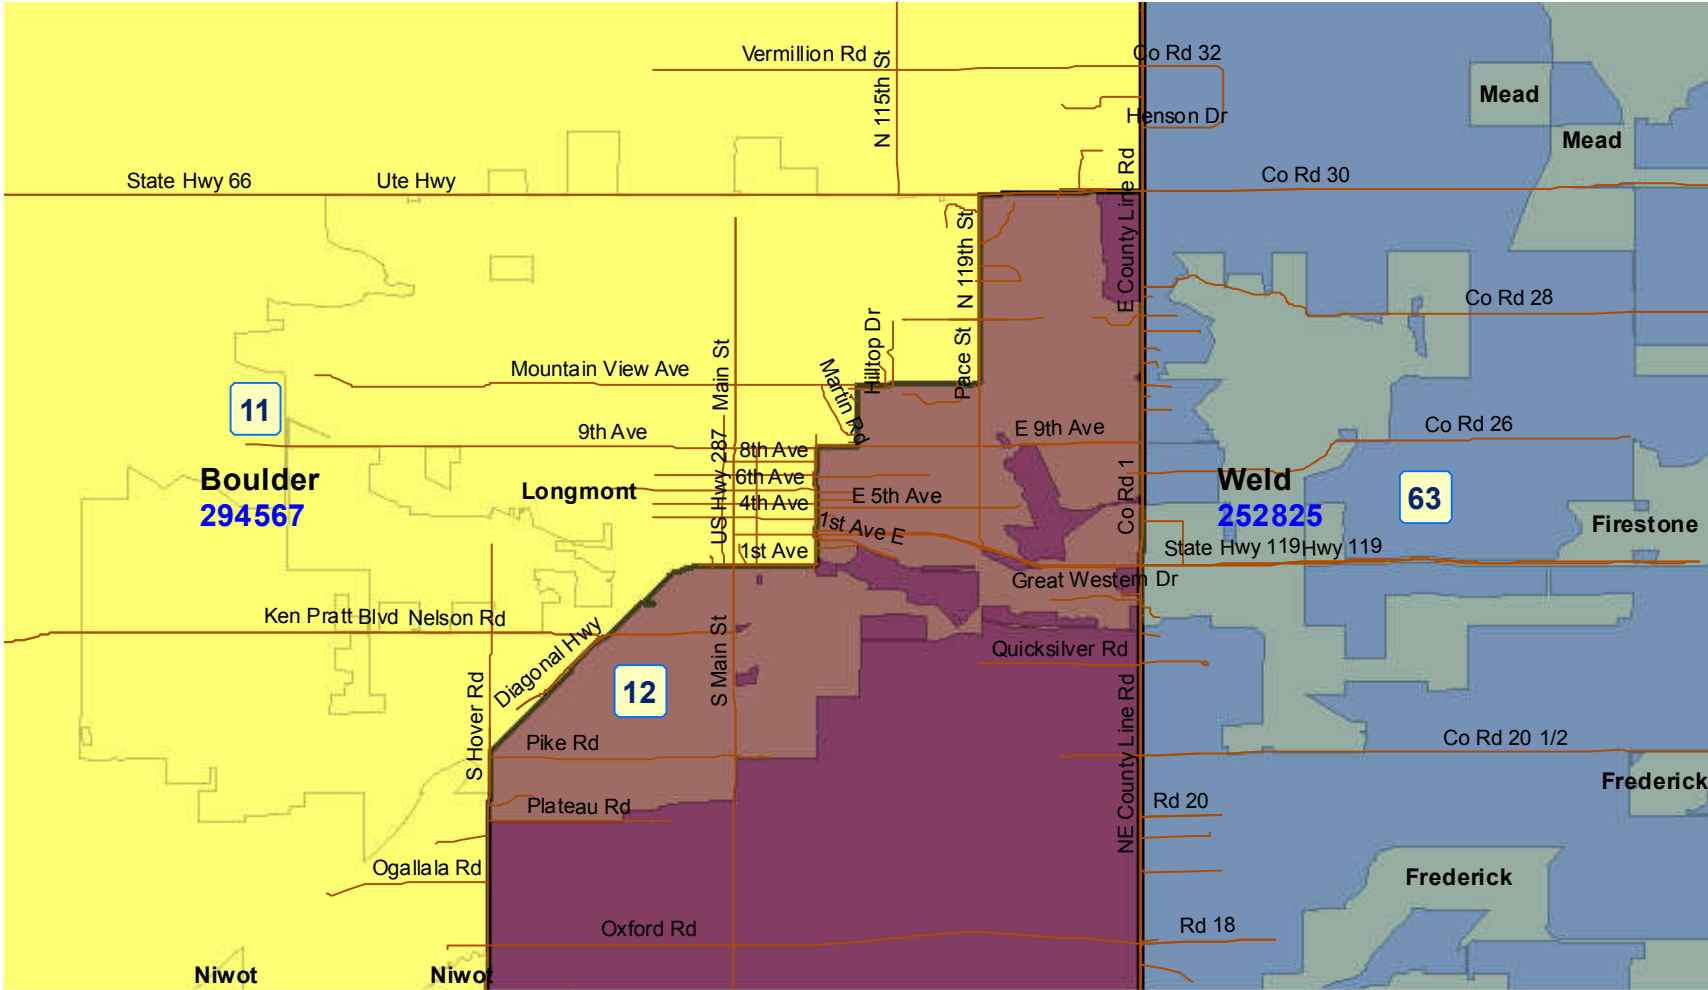

House Resubmitted Plan City of Longmont

2011 Colorado Reapportionment Commission
1313 Sherman Street
Room 122
Denver, Colorado 80203

Map prepared by Reapportionment Commission Staff, December 3, 2011.