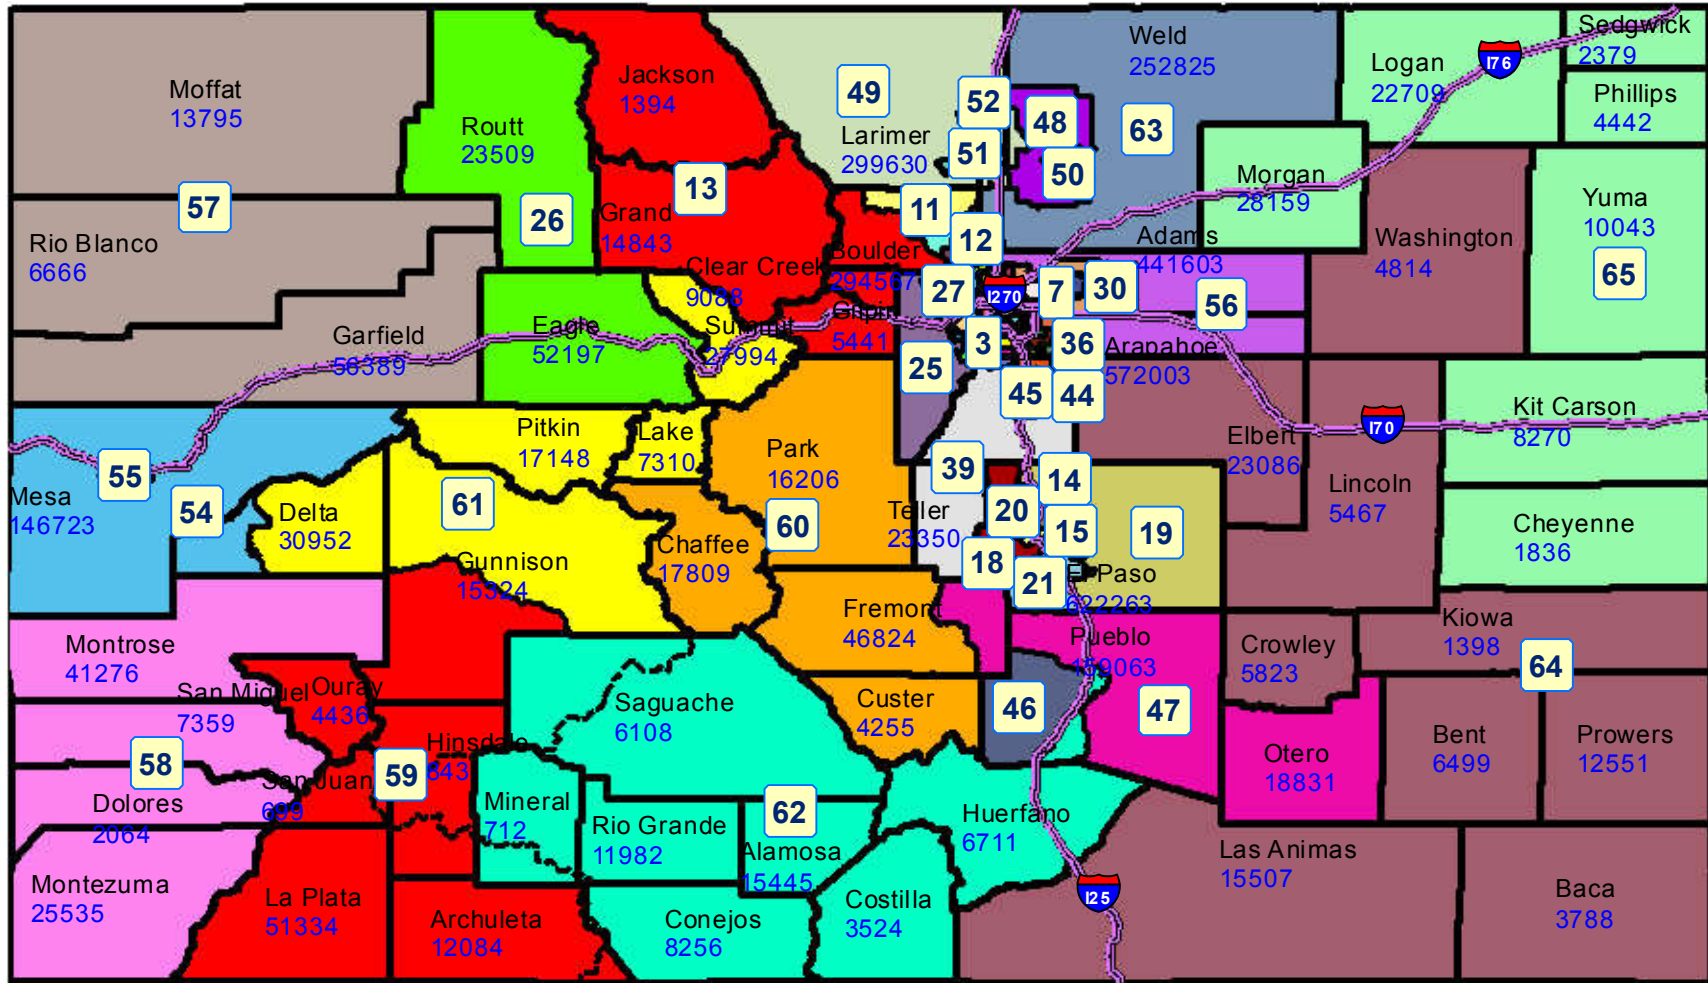

# House Resubmitted Plan

2011 Colorado Reapportionment Commission  
 1313 Sherman Street  
 Room 122  
 Denver, Colorado 80203

Map prepared by Reapportionment Commission Staff, December 3, 2011.

# House Resubmitted Plan Pueblo County

2011 Colorado Reapportionment Commission  
1313 Sherman Street  
Room 122  
Denver, Colorado 80203

Map prepared by Reapportionment Commission Staff, December 3, 2011.