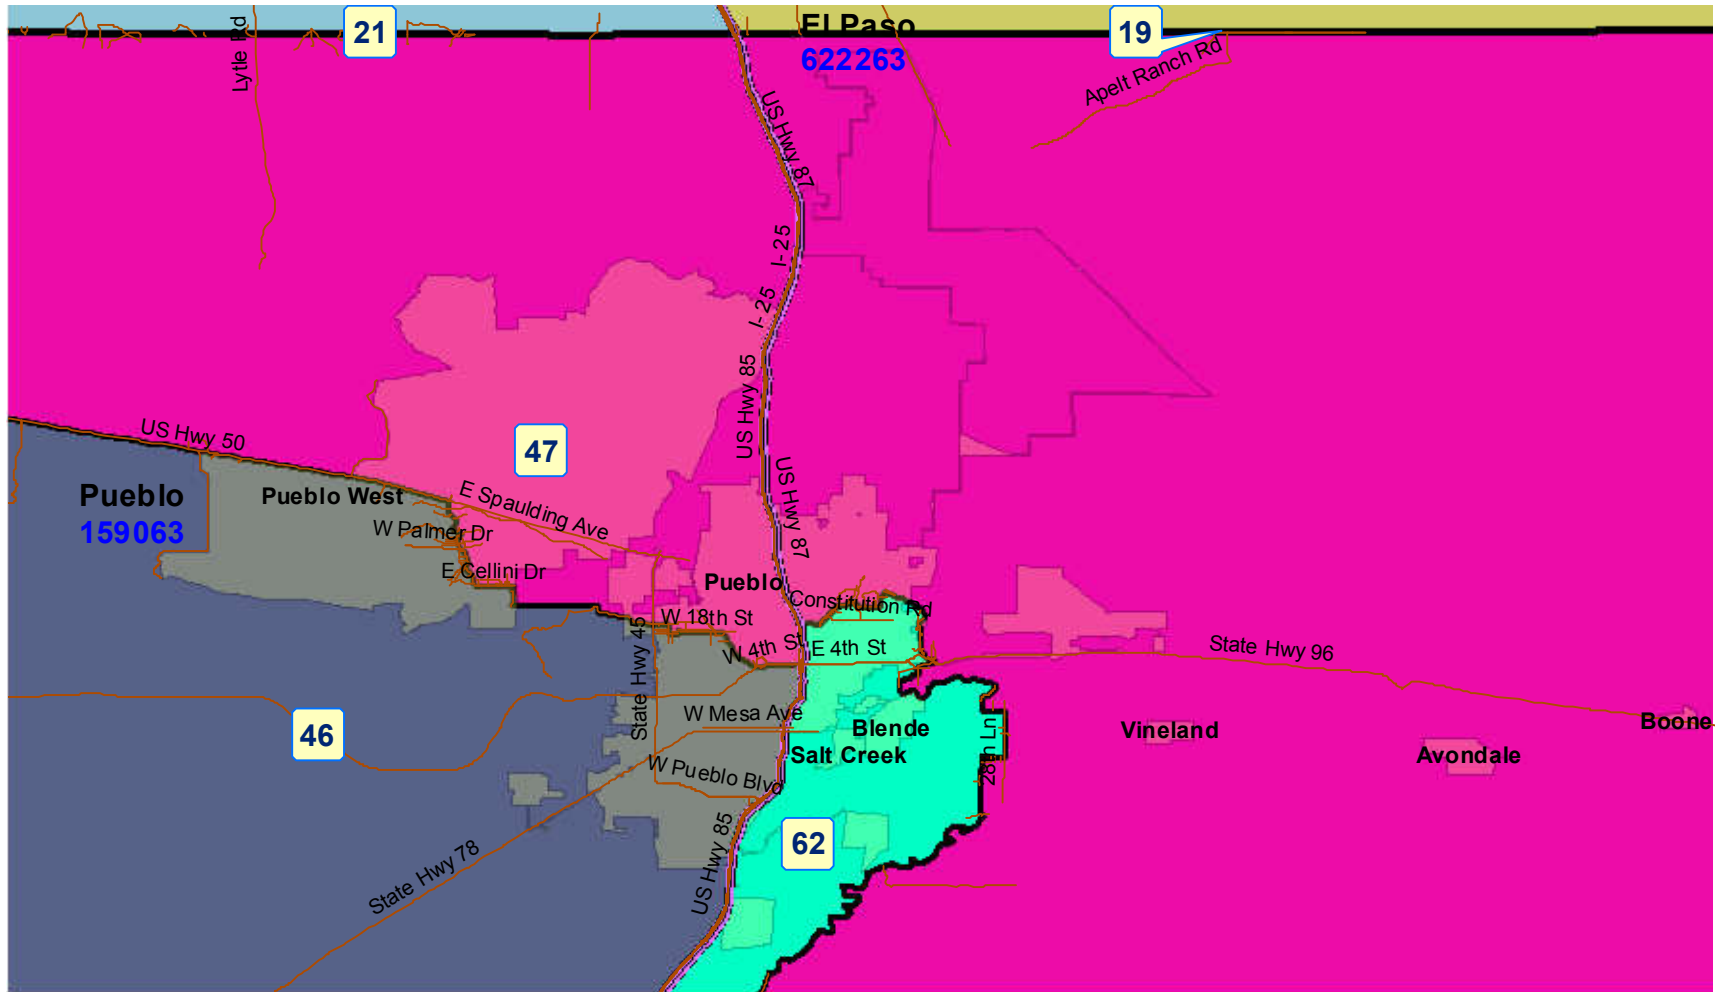

House Resubmitted Plan City of Pueblo

2011 Colorado Reapportionment Commission
1313 Sherman Street
Room 122
Denver, Colorado 80203

Map prepared by Reapportionment Commission Staff, December 3, 2011.