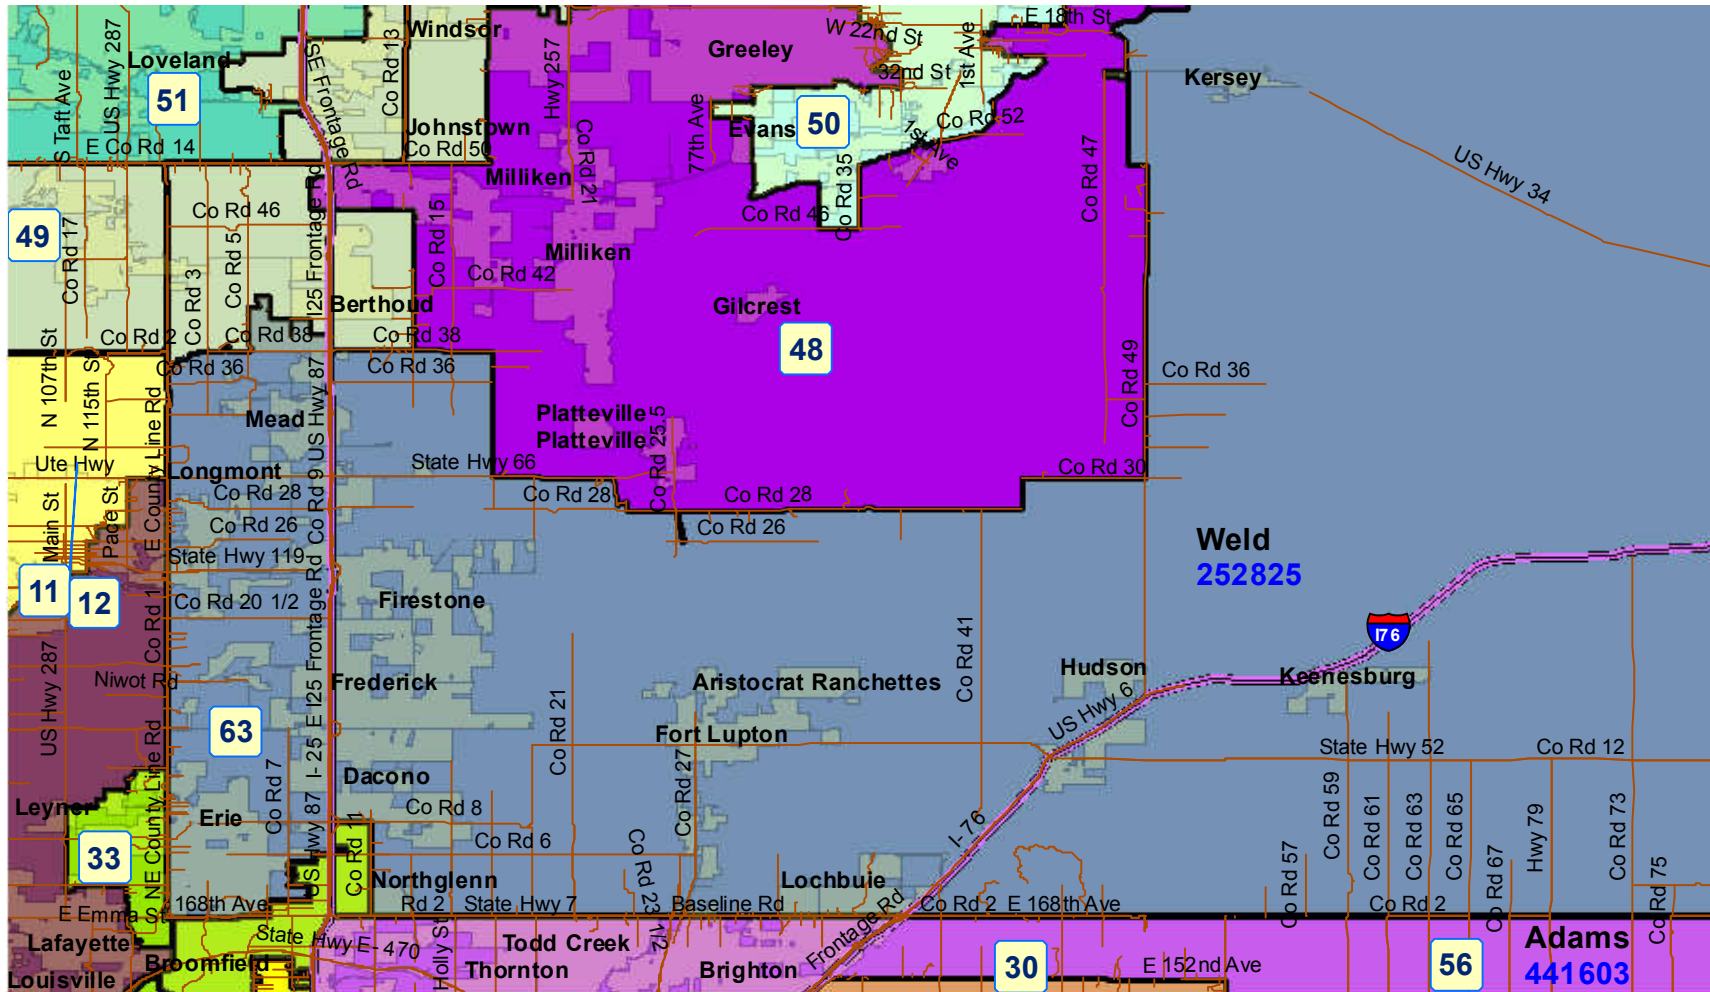

House Resubmitted Plan Southwestern Weld County

2011 Colorado Reapportionment Commission
1313 Sherman Street
Room 122
Denver, Colorado 80203

Map prepared by Reapportionment Commission Staff, December 3, 2011.