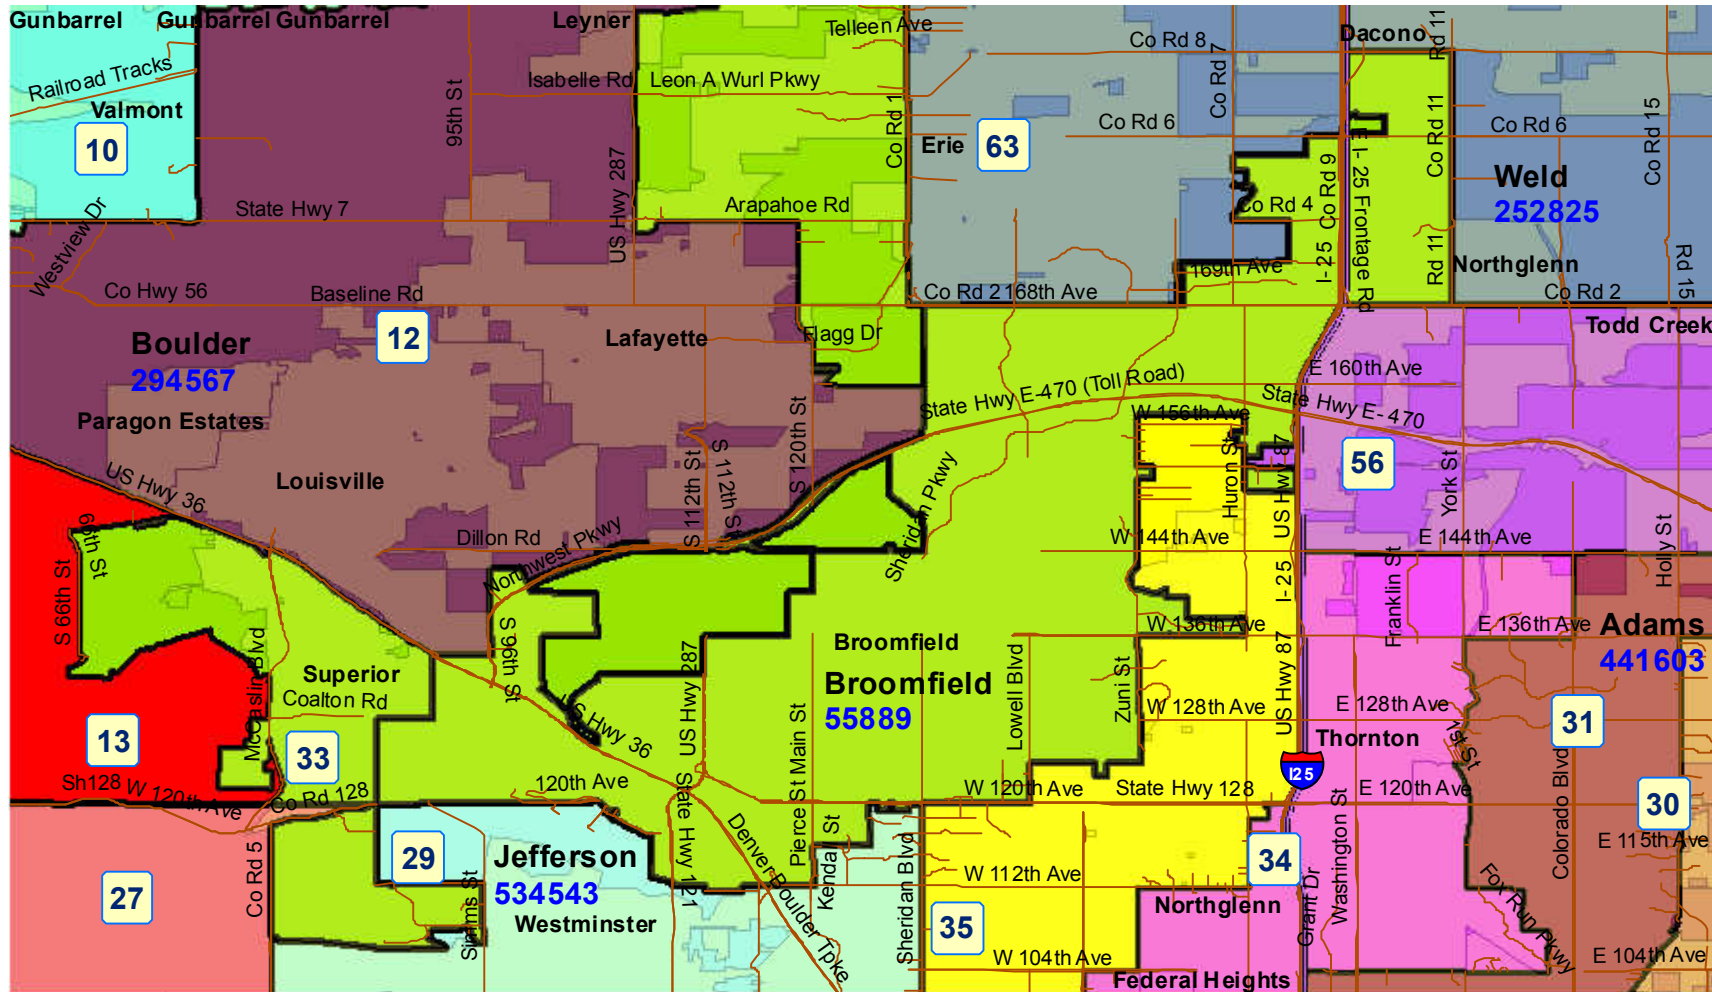

House Resubmitted Plan City and County of Broomfield

2011 Colorado Reapportionment Commission
1313 Sherman Street
Room 122
Denver, Colorado 80203

Map prepared by Reapportionment Commission Staff, December 3, 2011.