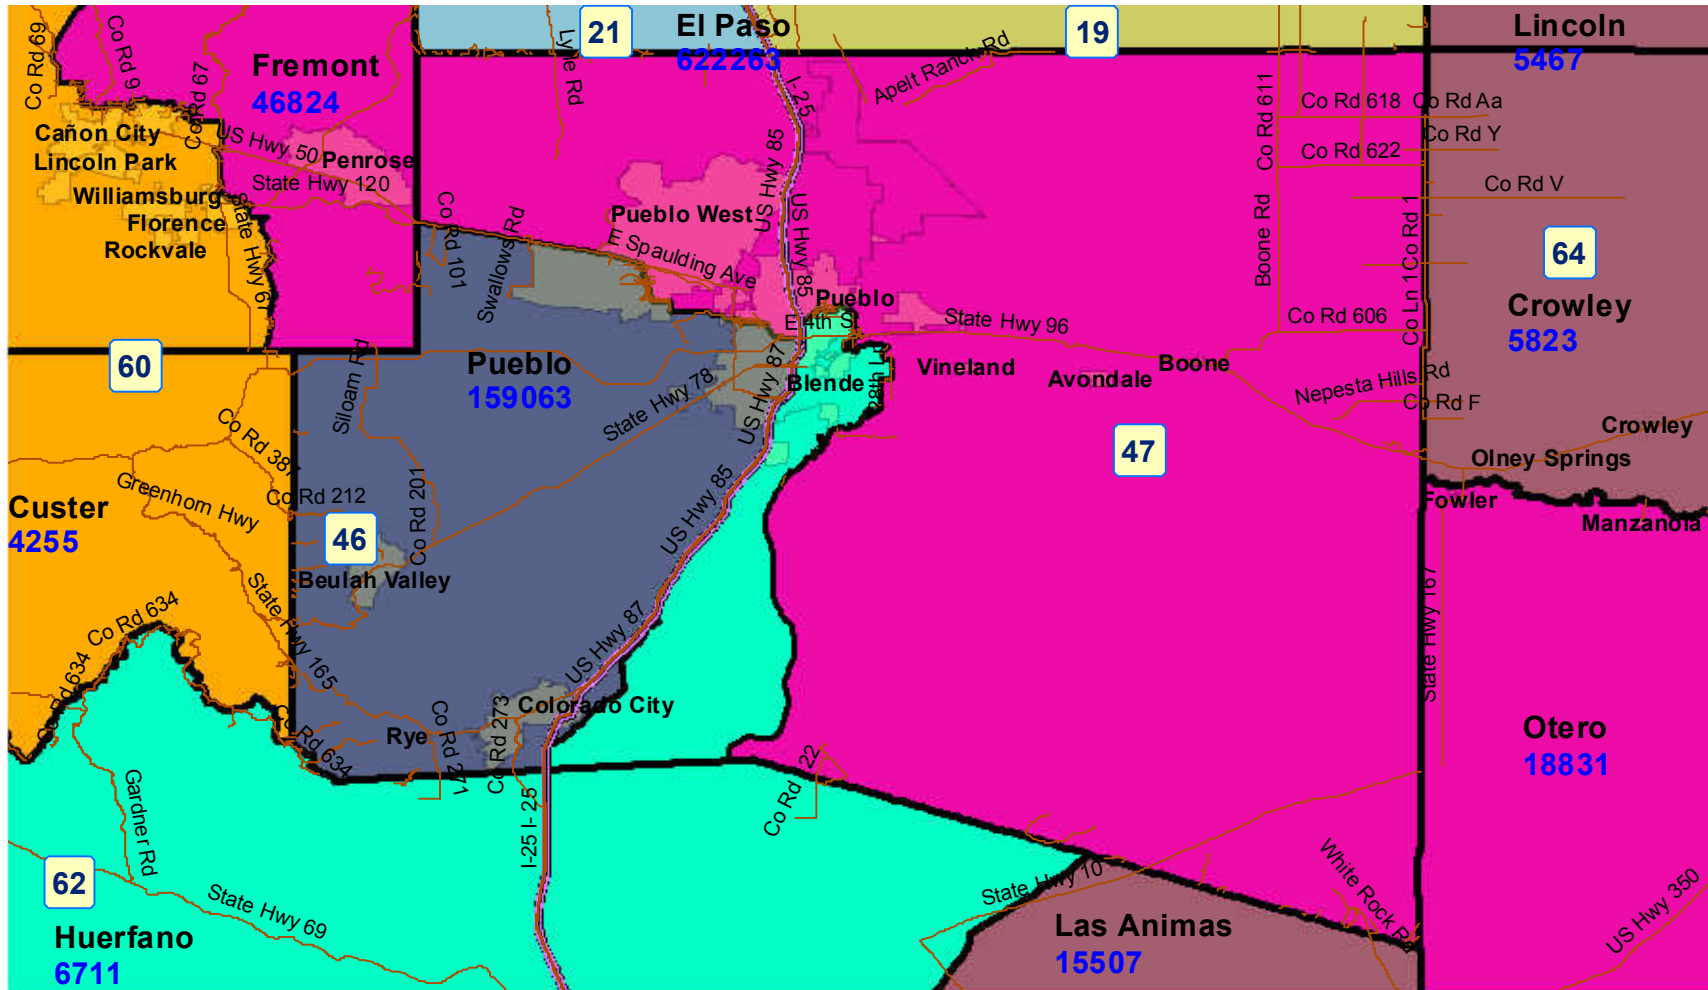

# House Resubmitted Plan

2011 Colorado Reapportionment Commission  
 1313 Sherman Street  
 Room 122  
 Denver, Colorado 80203

Map prepared by Reapportionment Commission Staff, December 3, 2011.

# House Resubmitted Plan Pueblo County

2011 Colorado Reapportionment Commission  
1313 Sherman Street  
Room 122  
Denver, Colorado 80203

Map prepared by Reapportionment Commission Staff, December 3, 2011.