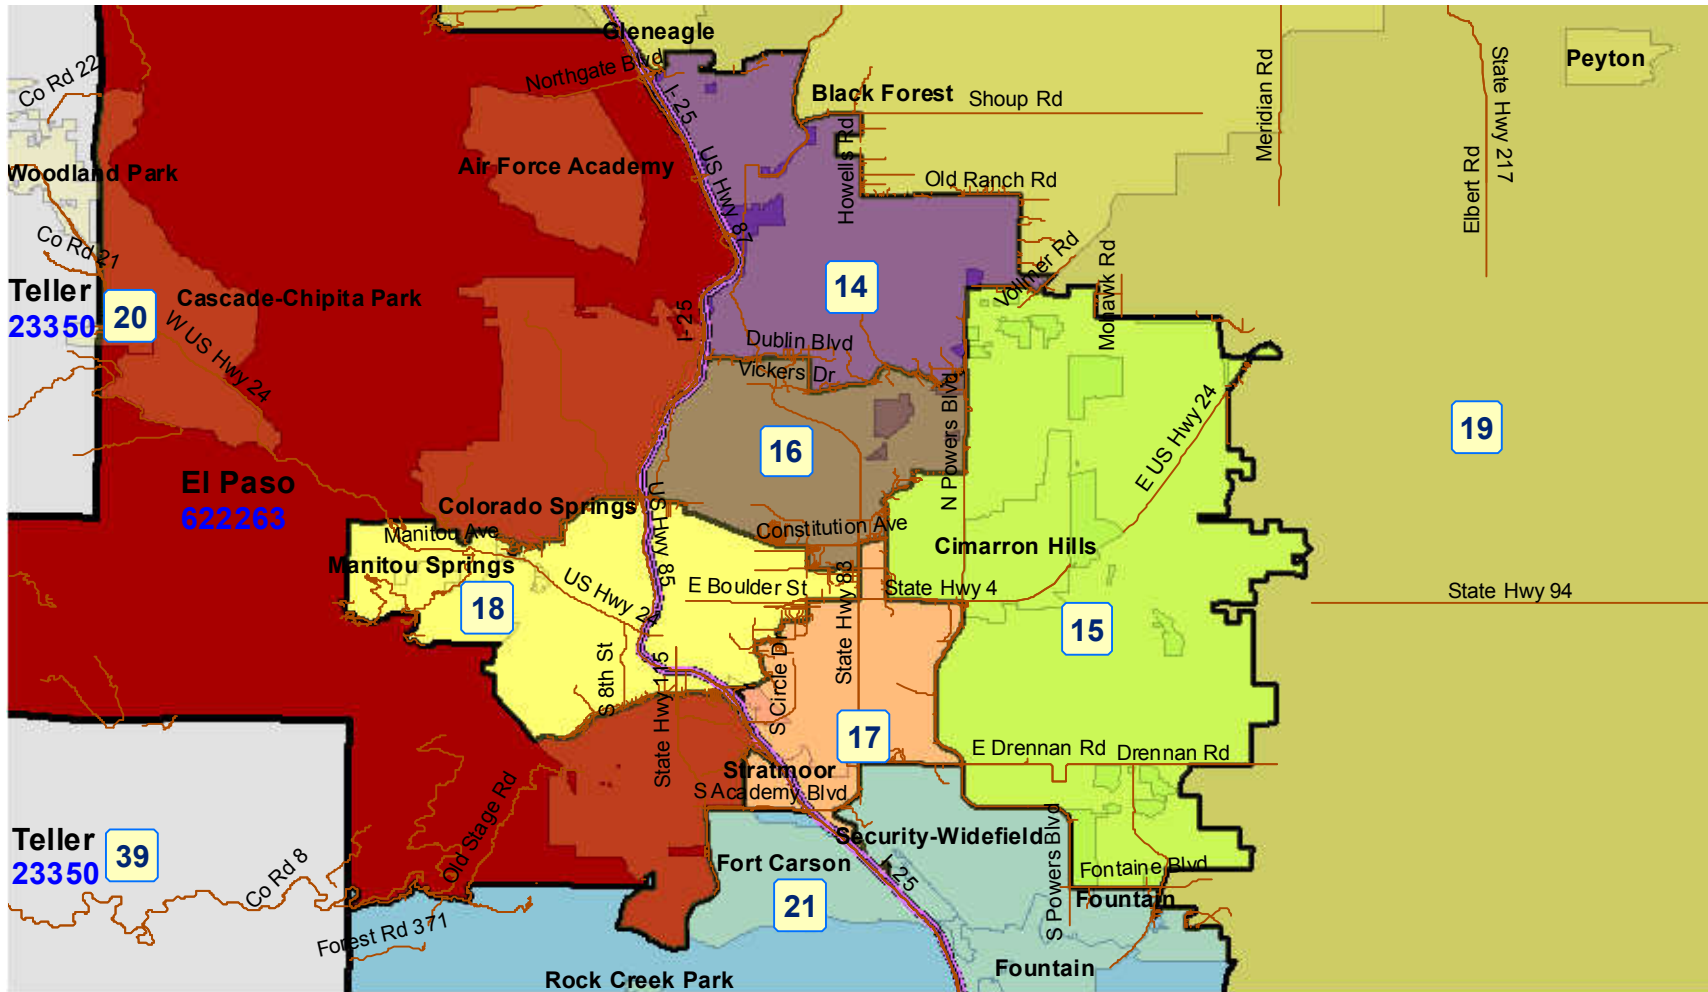

House Resubmitted Plan City of Colorado Springs

2011 Colorado Reapportionment Commission
1313 Sherman Street
Room 122
Denver, Colorado 80203

Map prepared by Reapportionment Commission Staff, December 3, 2011.