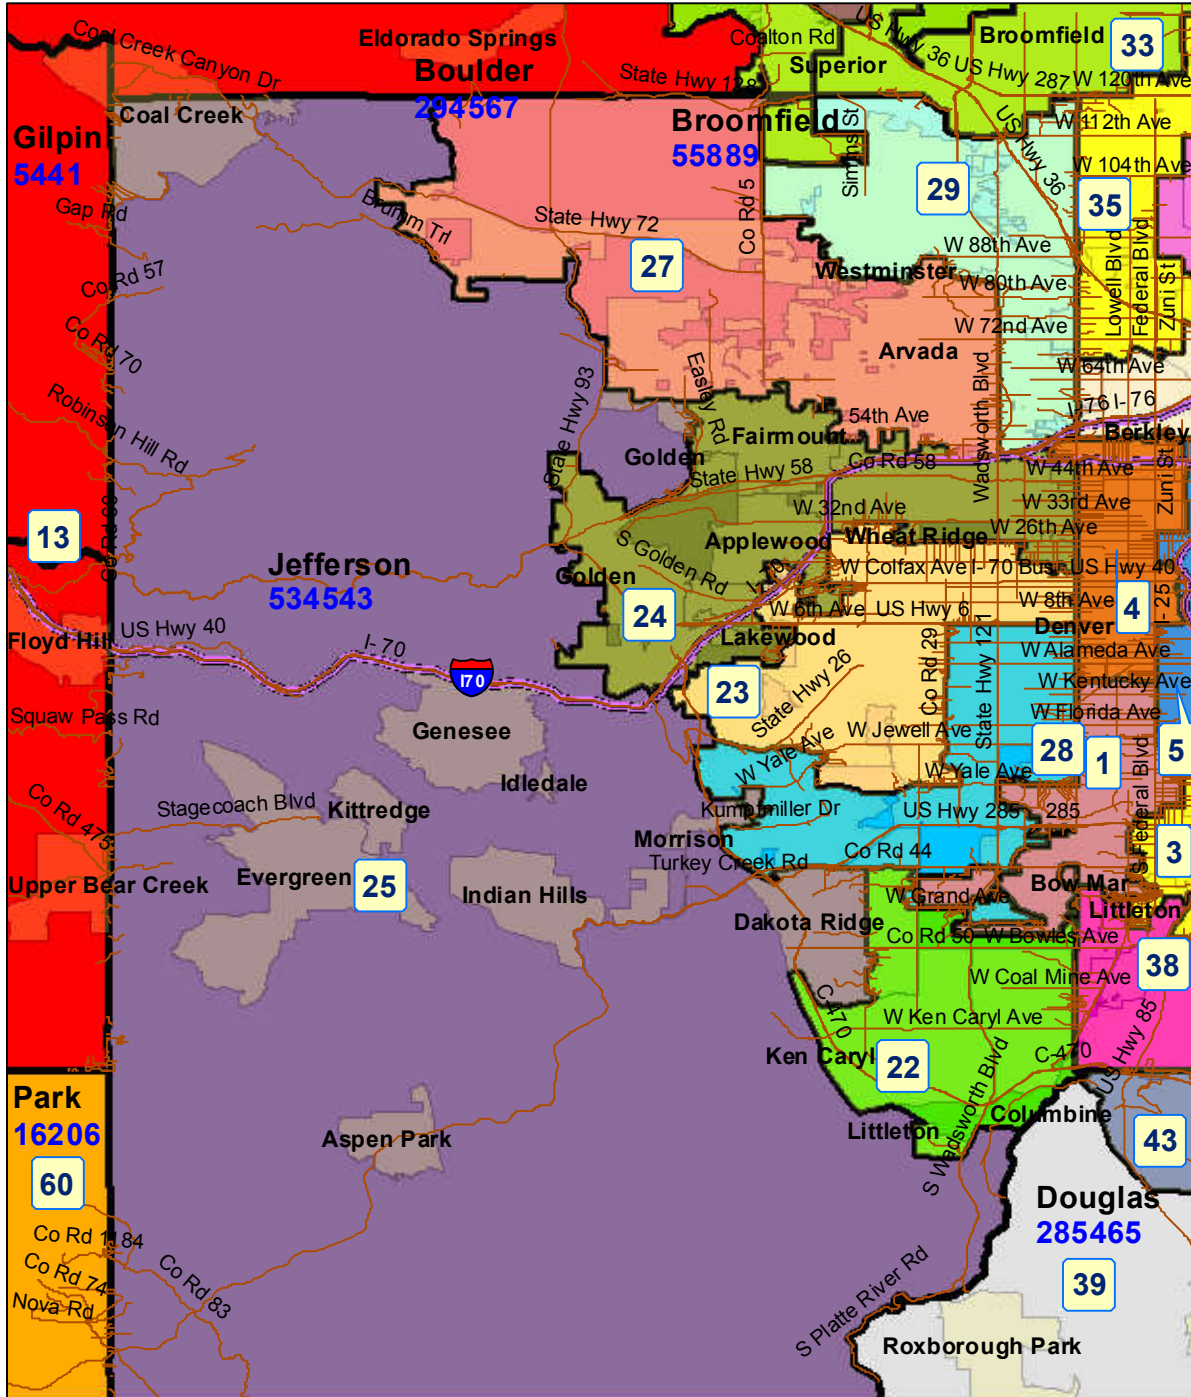

House Resubmitted Plan Northern Jefferson County

2011 Colorado Reapportionment Commission
1313 Sherman Street
Room 122
Denver, Colorado 80203