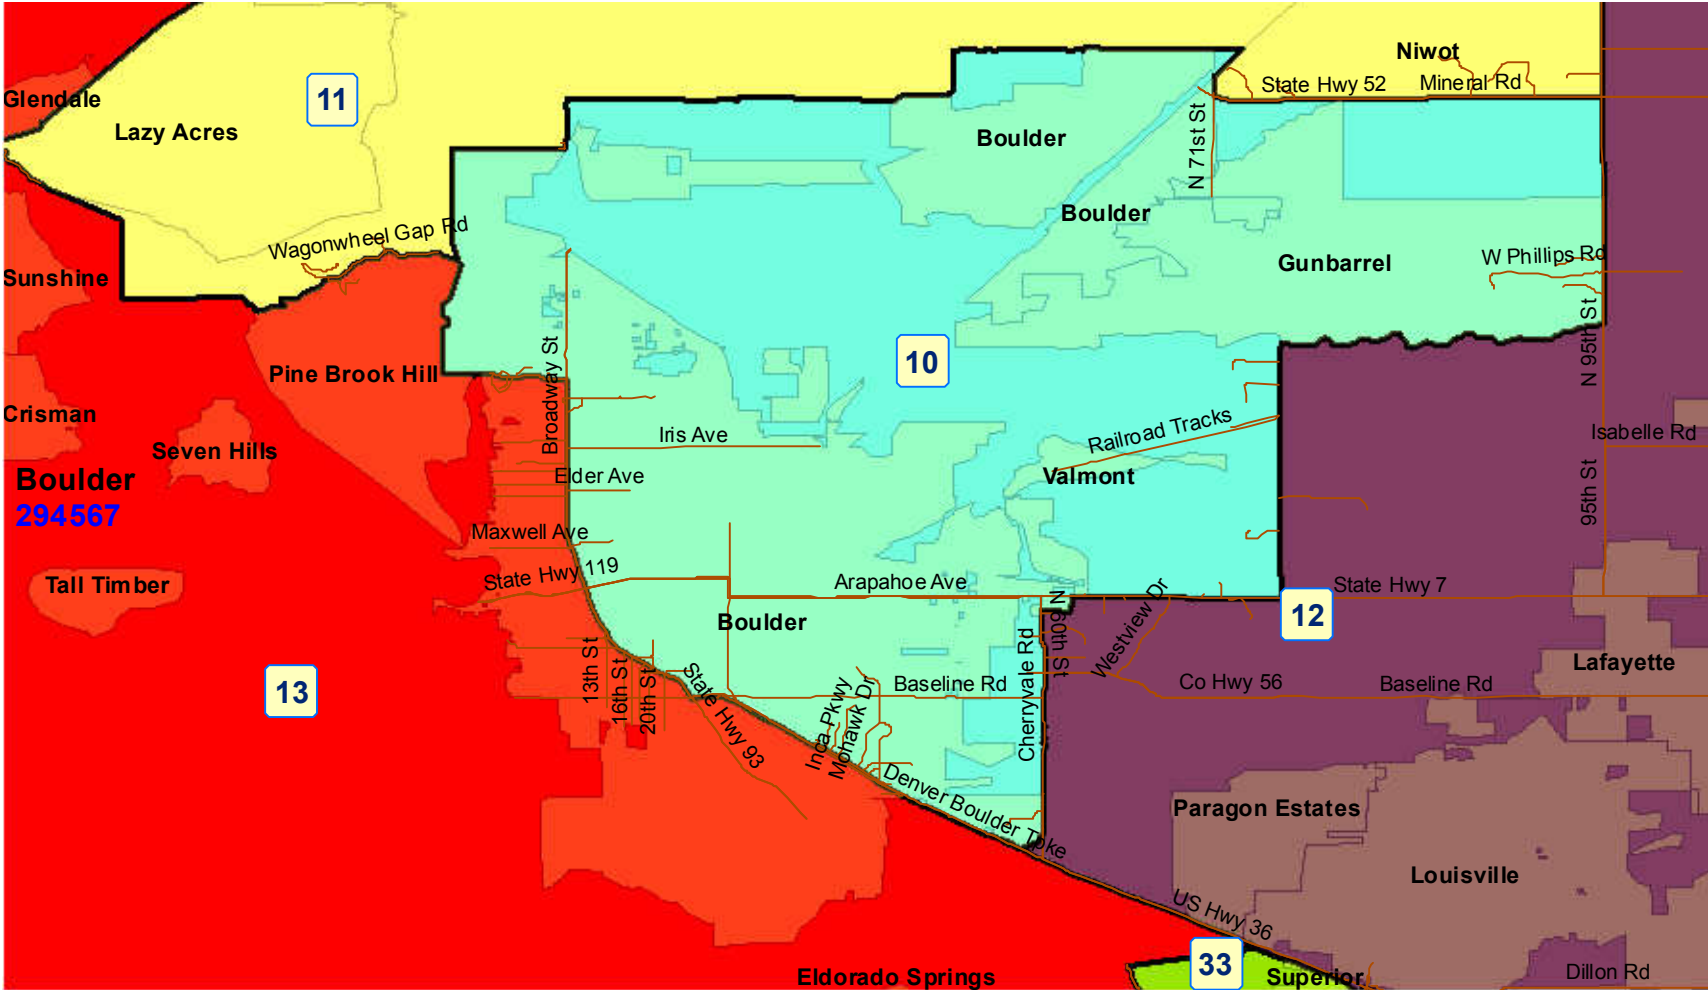

House Resubmitted Plan City of Boulder

2011 Colorado Reapportionment Commission
1313 Sherman Street
Room 122
Denver, Colorado 80203

Map prepared by Reapportionment Commission Staff, December 3, 2011.