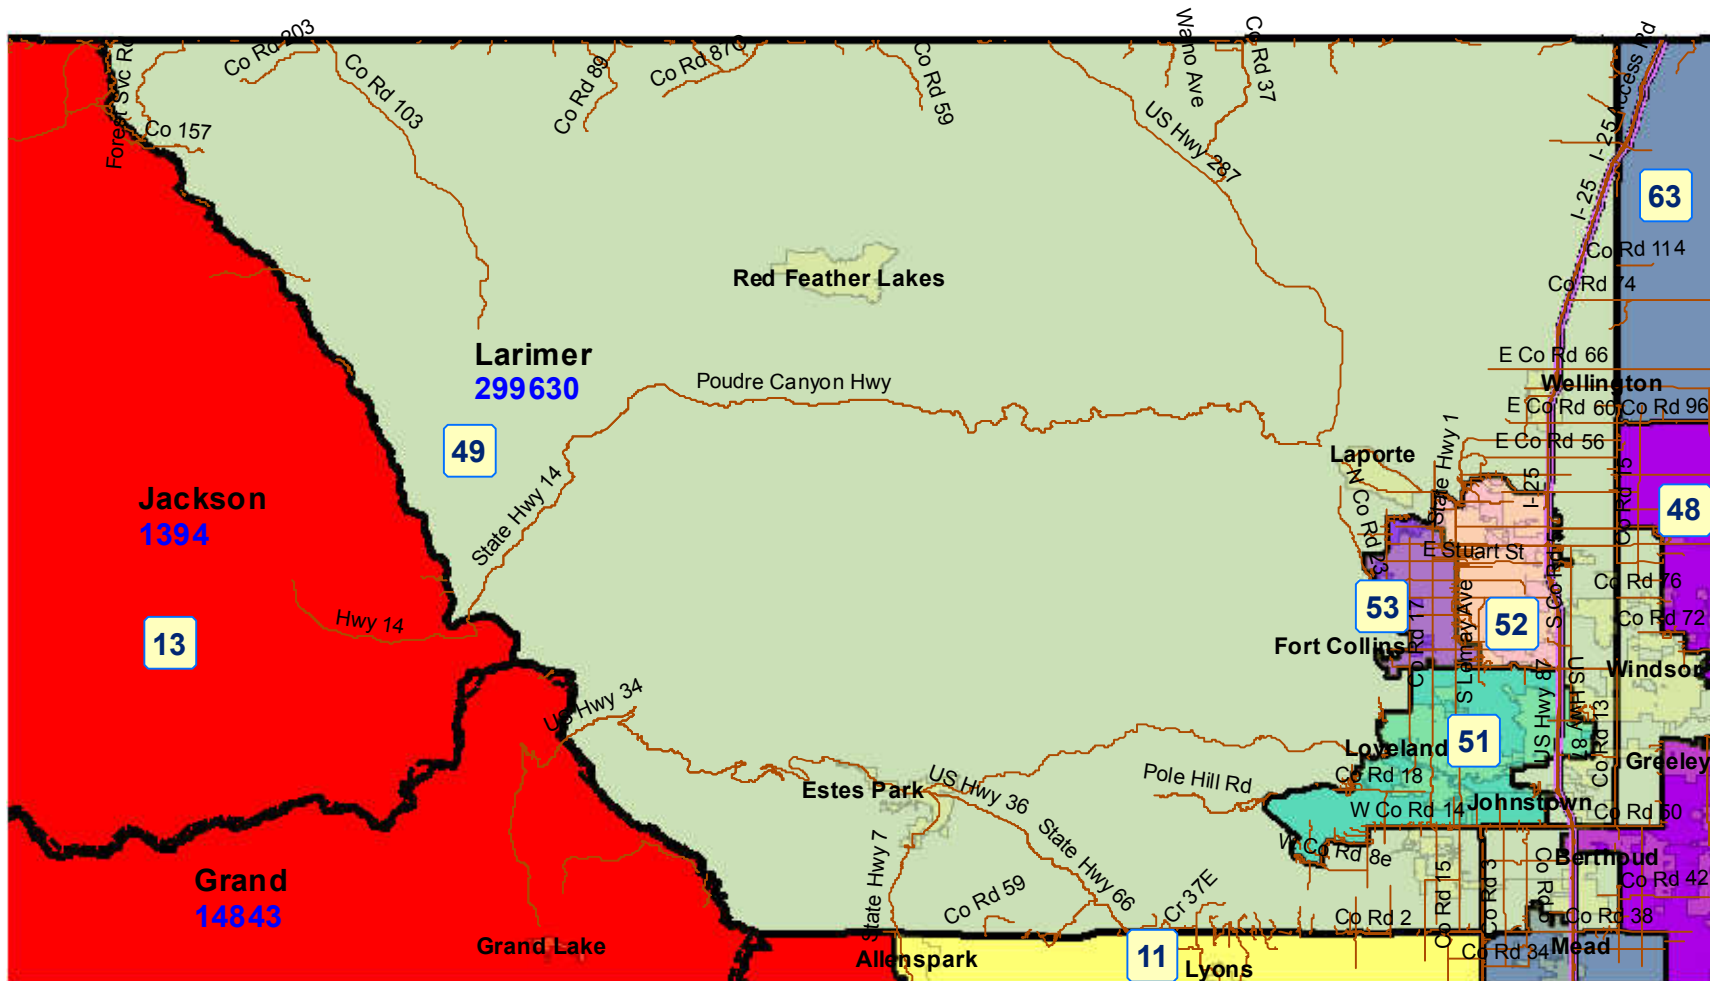

House Resubmitted Plan Larimer County

2011 Colorado Reapportionment Commission
1313 Sherman Street
Room 122
Denver, Colorado 80203

Map prepared by Reapportionment Commission Staff, December 3, 2011.