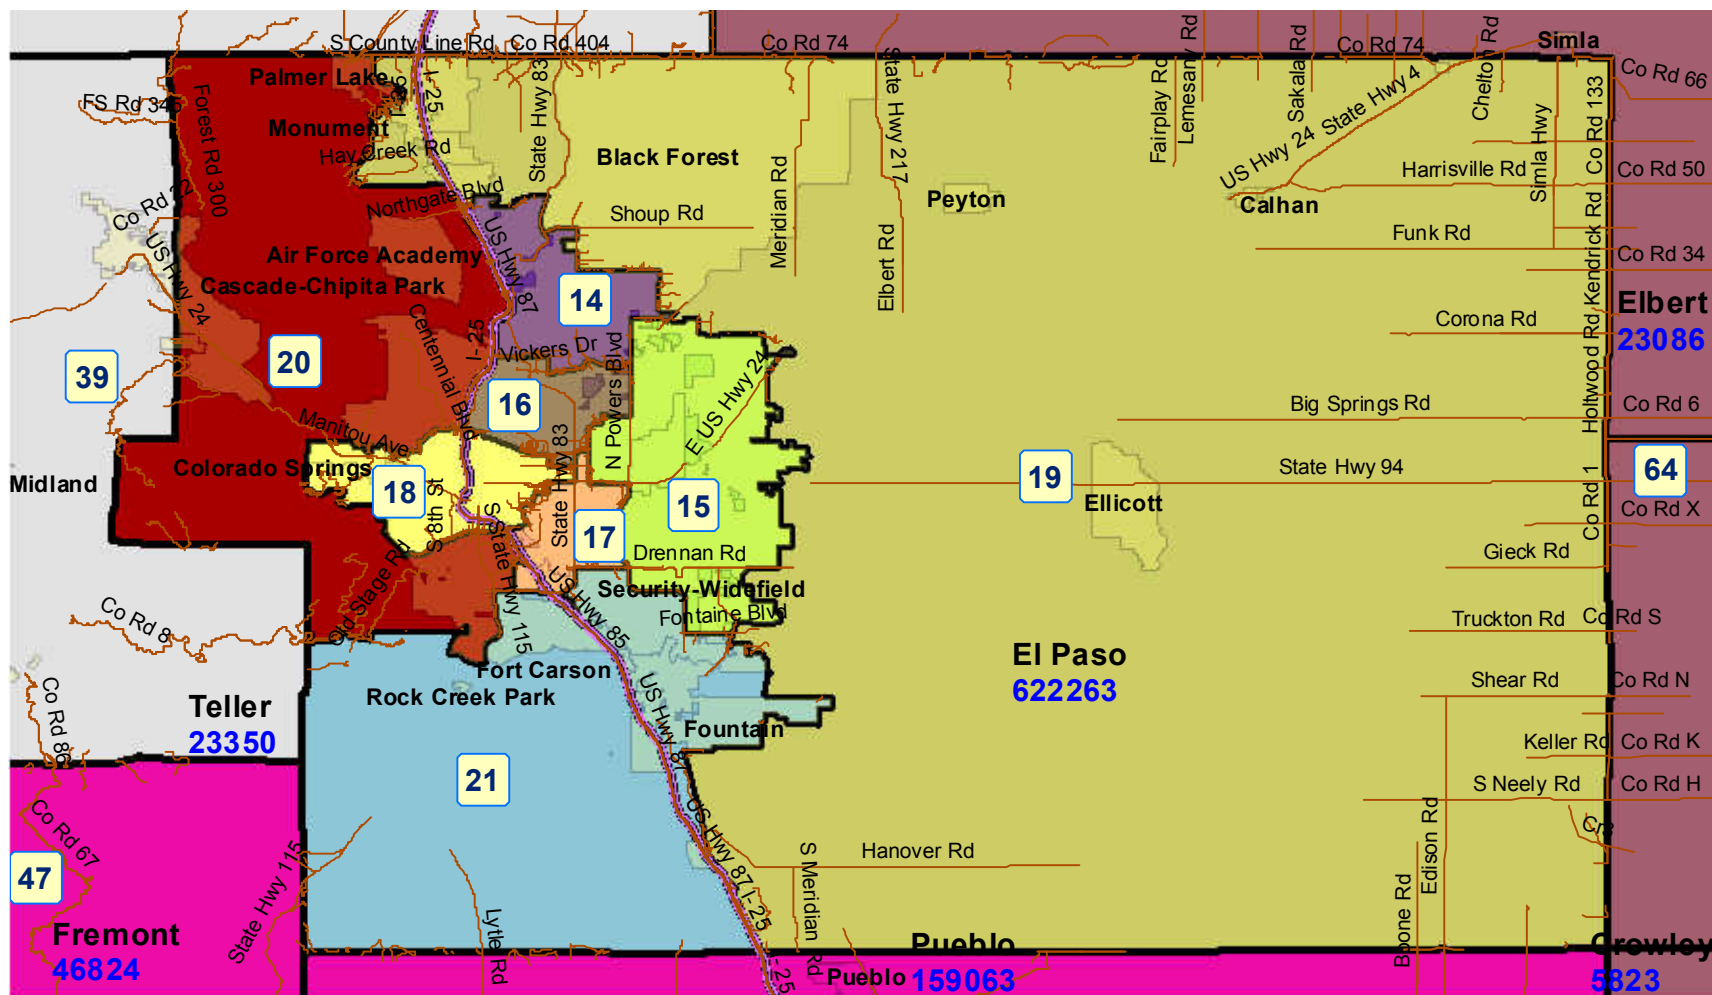

House Resubmitted Plan El Paso County

2011 Colorado Reapportionment Commission
1313 Sherman Street
Room 122
Denver, Colorado 80203

Map prepared by Reapportionment Commission Staff, December 3, 2011.