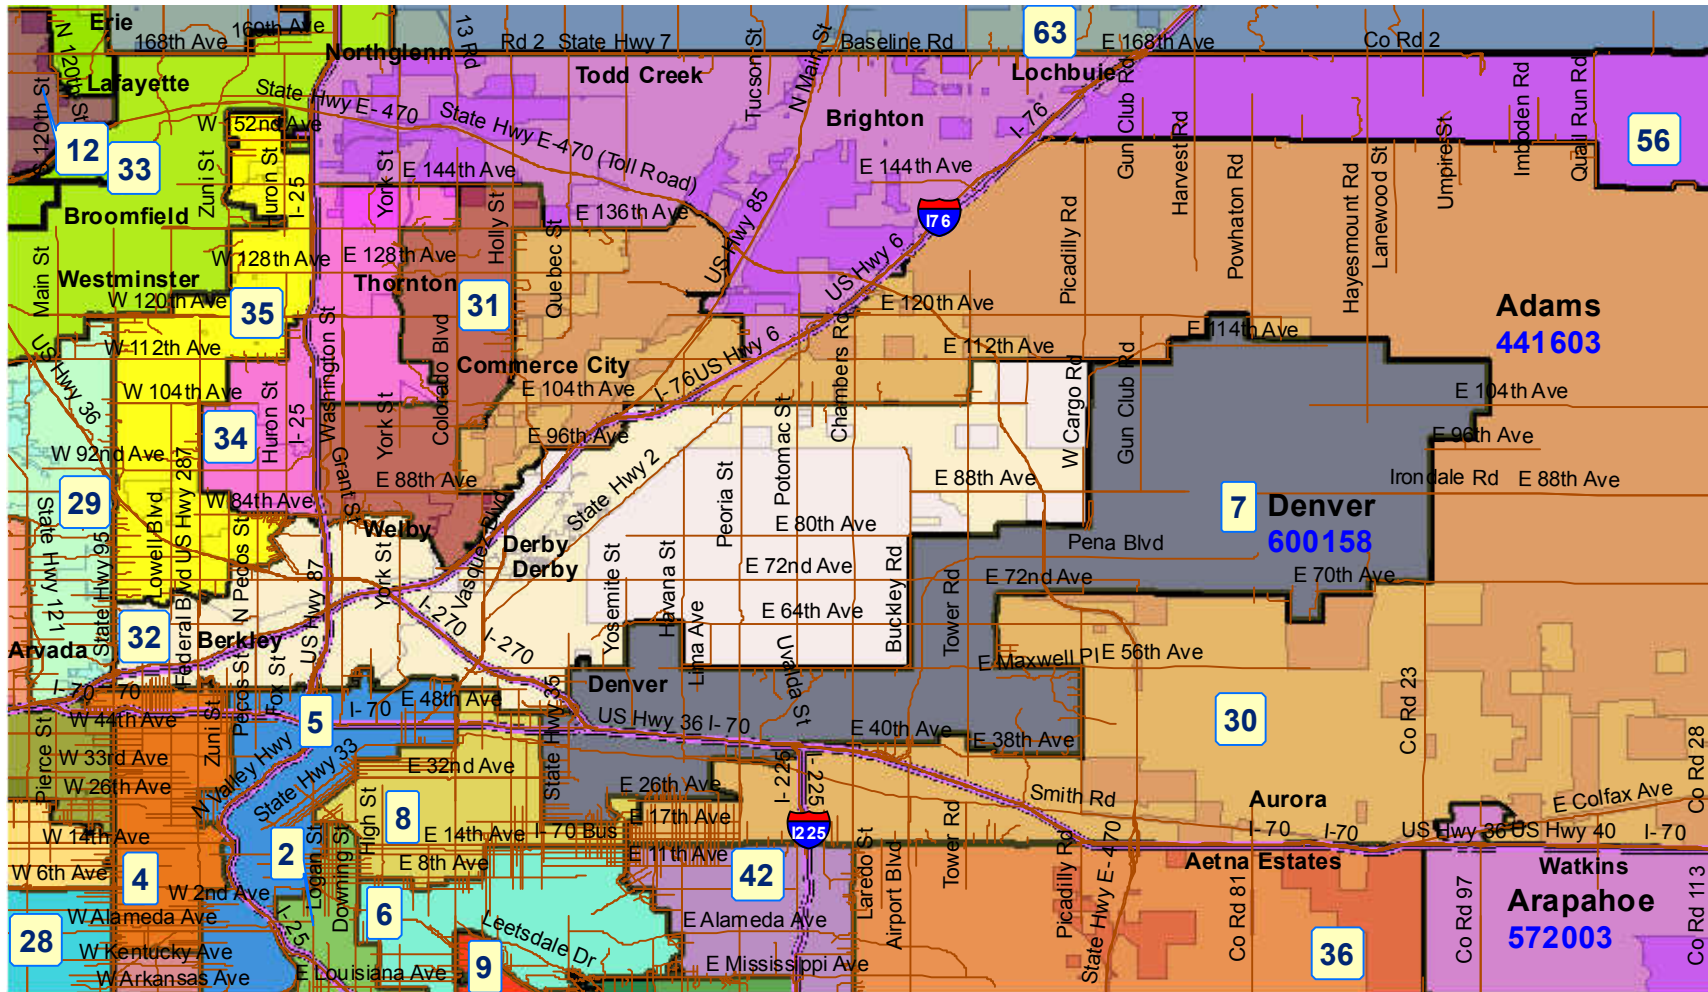

House Resubmitted Plan Western Adams County

2011 Colorado Reapportionment Commission
1313 Sherman Street
Room 122
Denver, Colorado 80203

Map prepared by Reapportionment Commission Staff, December 3, 2011.