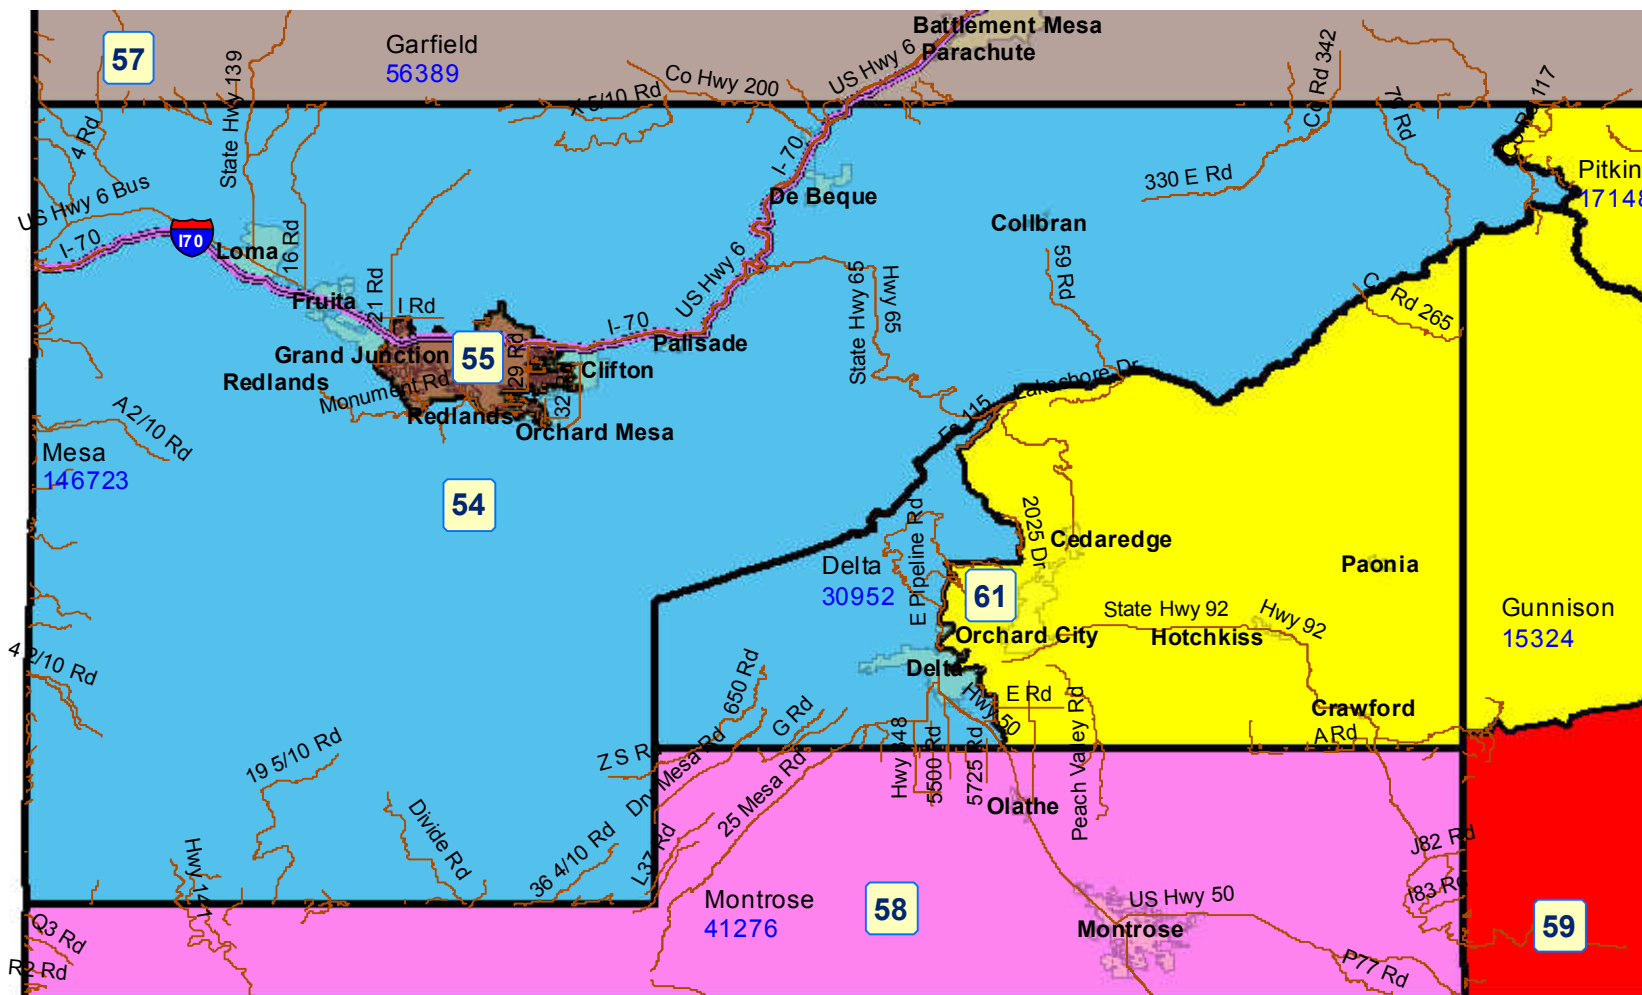

House Resubmitted Plan Mesa and Delta Counties

2011 Colorado Reapportionment Commission
1313 Sherman Street
Room 122
Denver, Colorado 80203

Map prepared by Reapportionment Commission Staff, December 3, 2011.